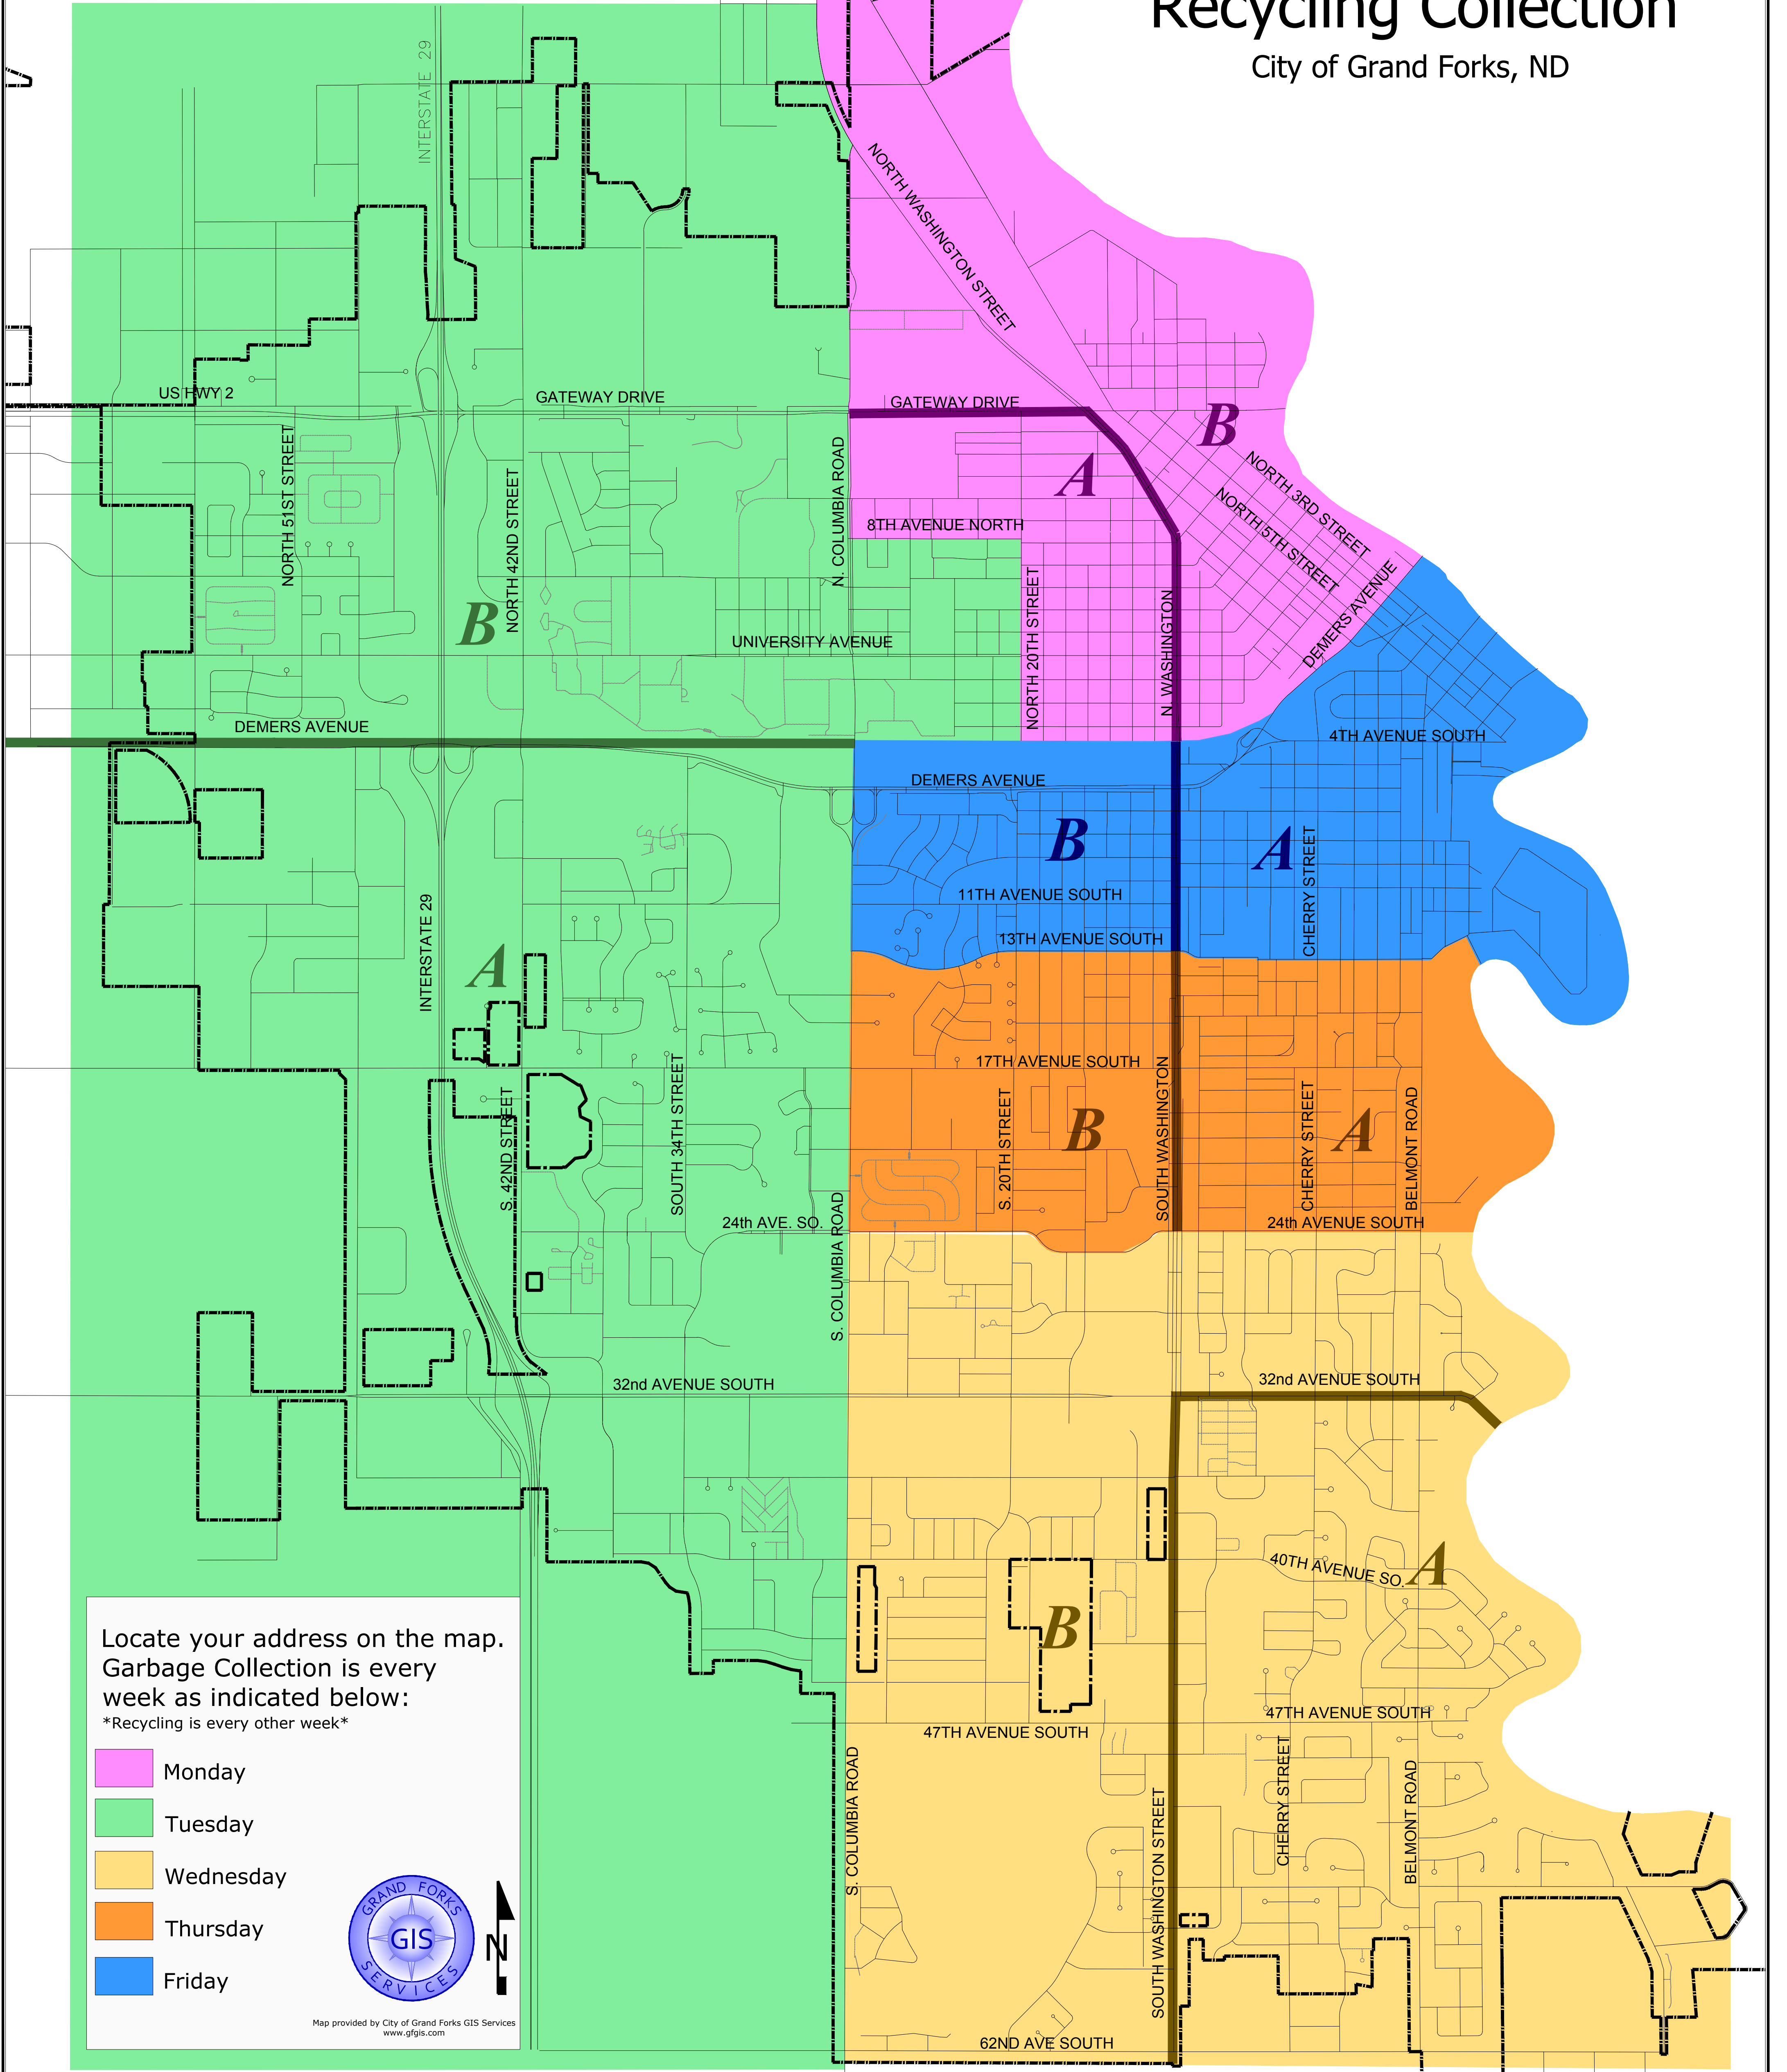

Garbage & Recycling Collection

City of Grand Forks, ND

Locate your address on the map.
Garbage Collection is every week as indicated below:

Recycling is every other week

- Monday
- Tuesday
- Wednesday
- Thursday
- Friday