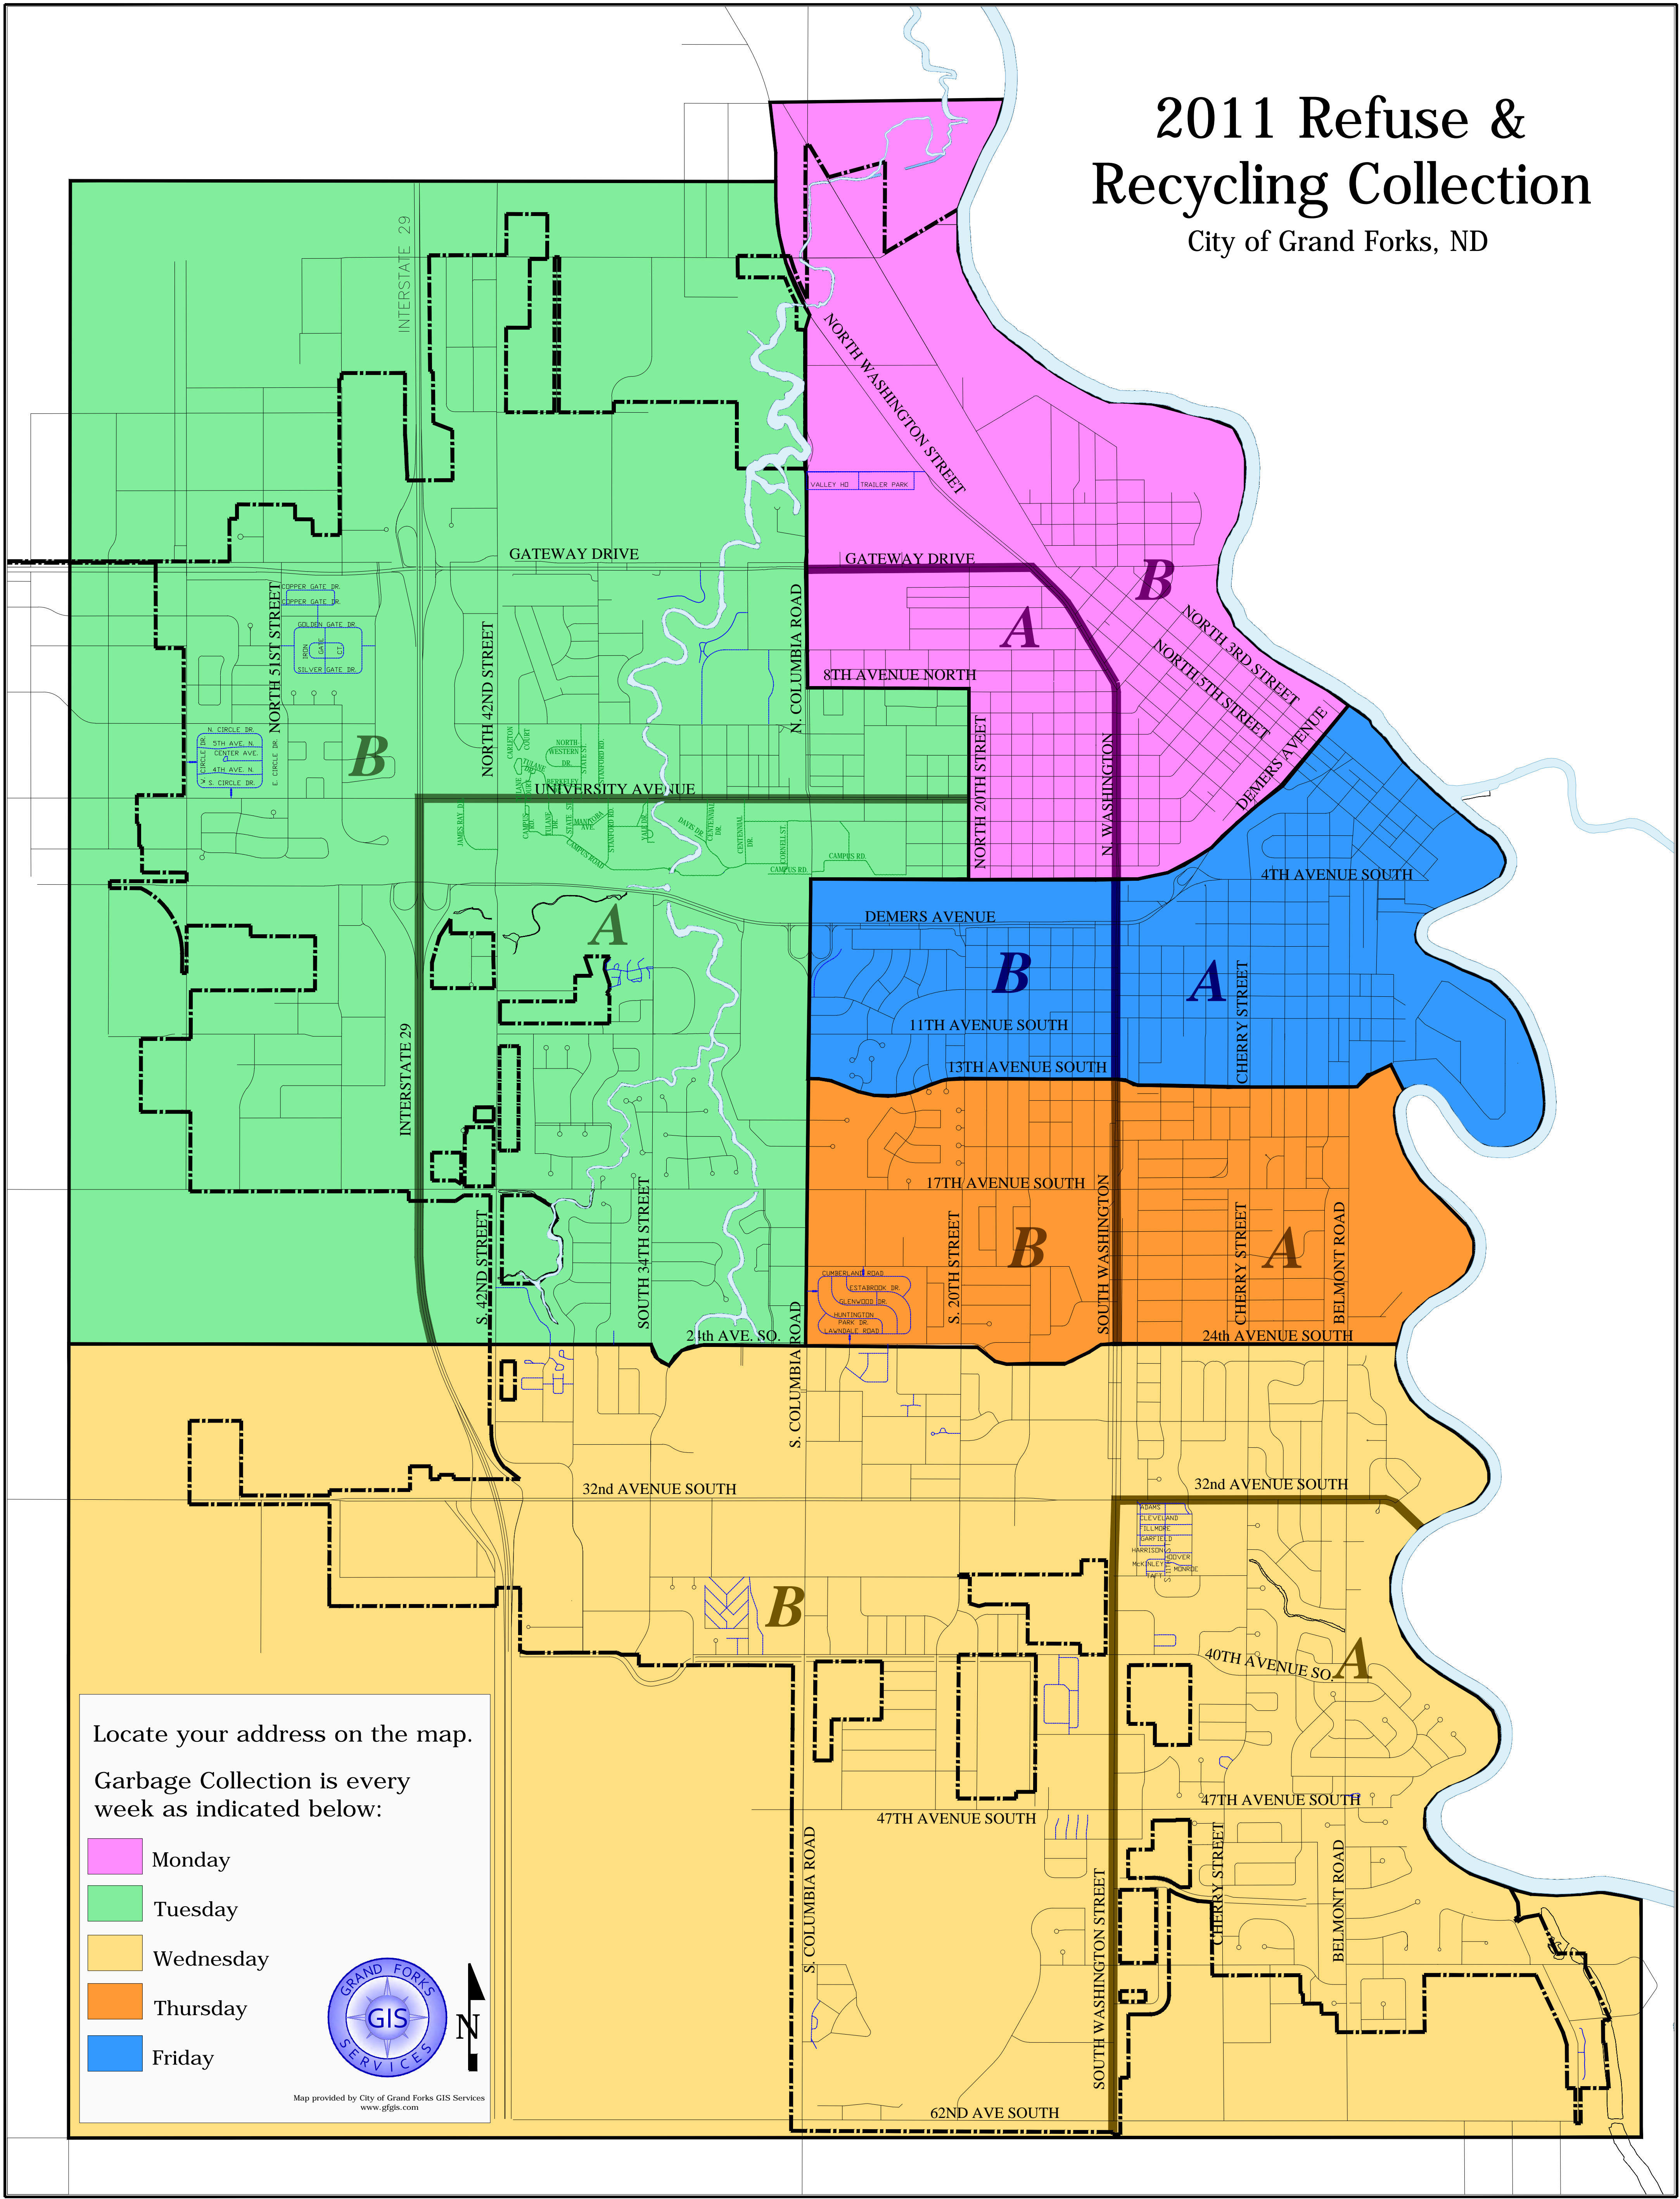

2011 Refuse & Recycling Collection

City of Grand Forks, ND

Locate your address on the map.

Garbage Collection is every week as indicated below:

- Monday
- Tuesday
- Wednesday
- Thursday
- Friday

Map provided by City of Grand Forks GIS Services
www.gfgis.com