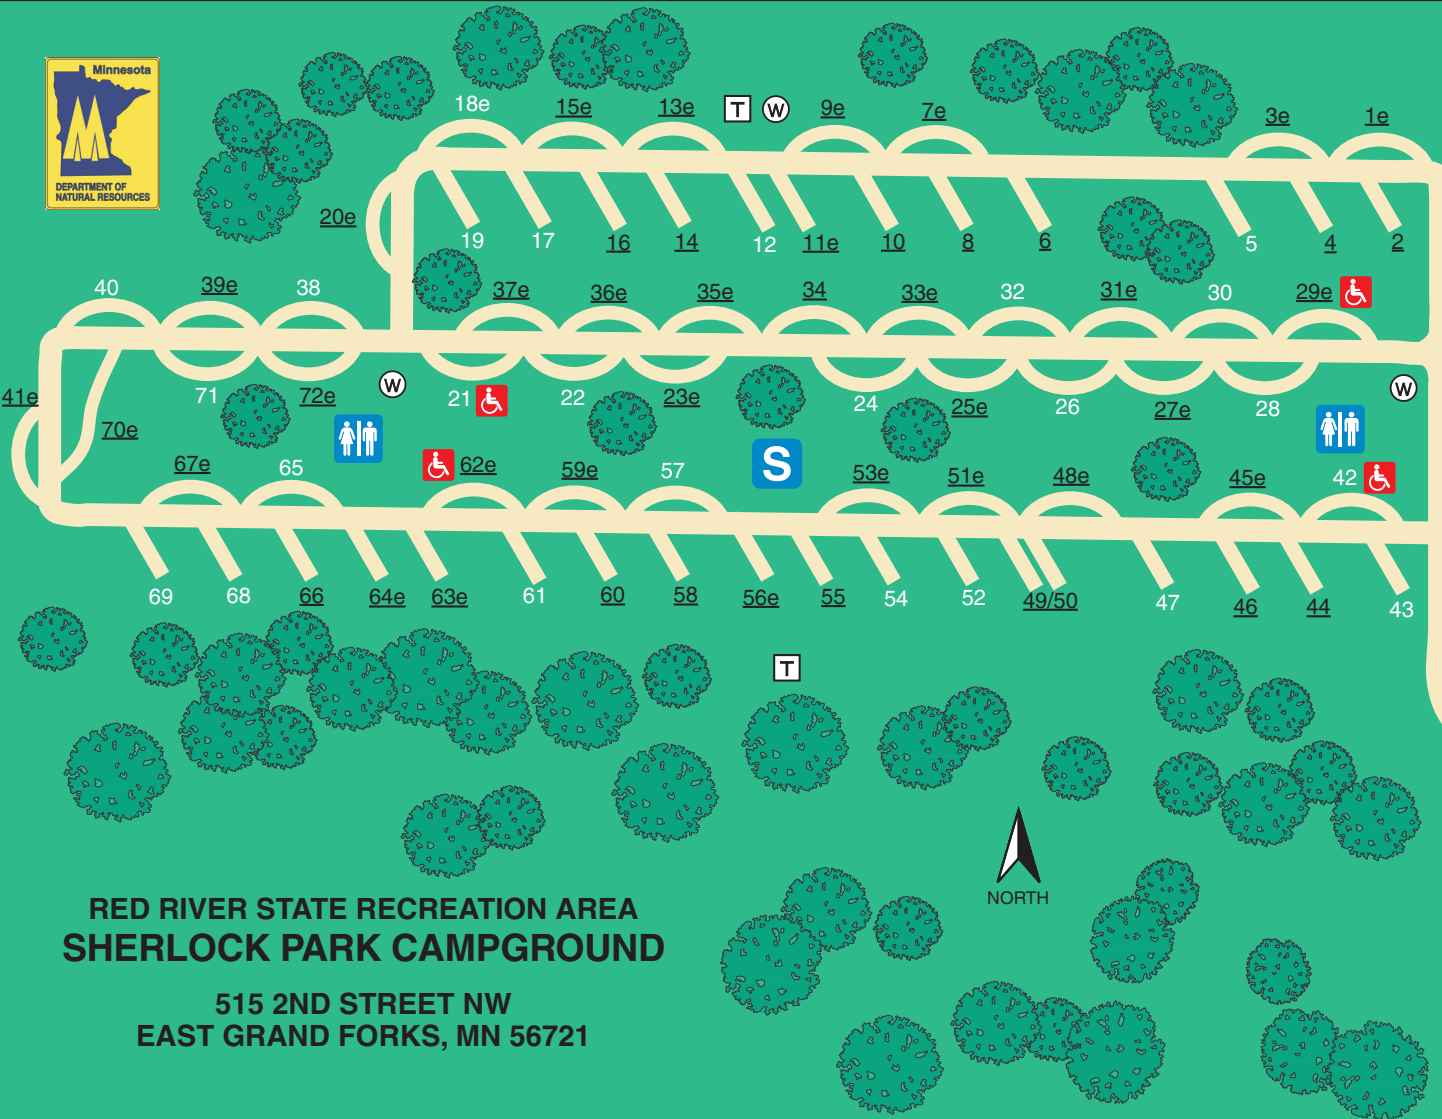

-  Park Office
-  Restrooms
-  Showers
-  Telephone
-  Accessible Campsite
- e Electrical Sites
-  Water
-  Toilets

Underlined site numbers
are RESERVABLE

RED RIVER STATE RECREATION AREA SHERLOCK PARK CAMPGROUND

515 2ND STREET NW
EAST GRAND FORKS, MN 56721

Park Office