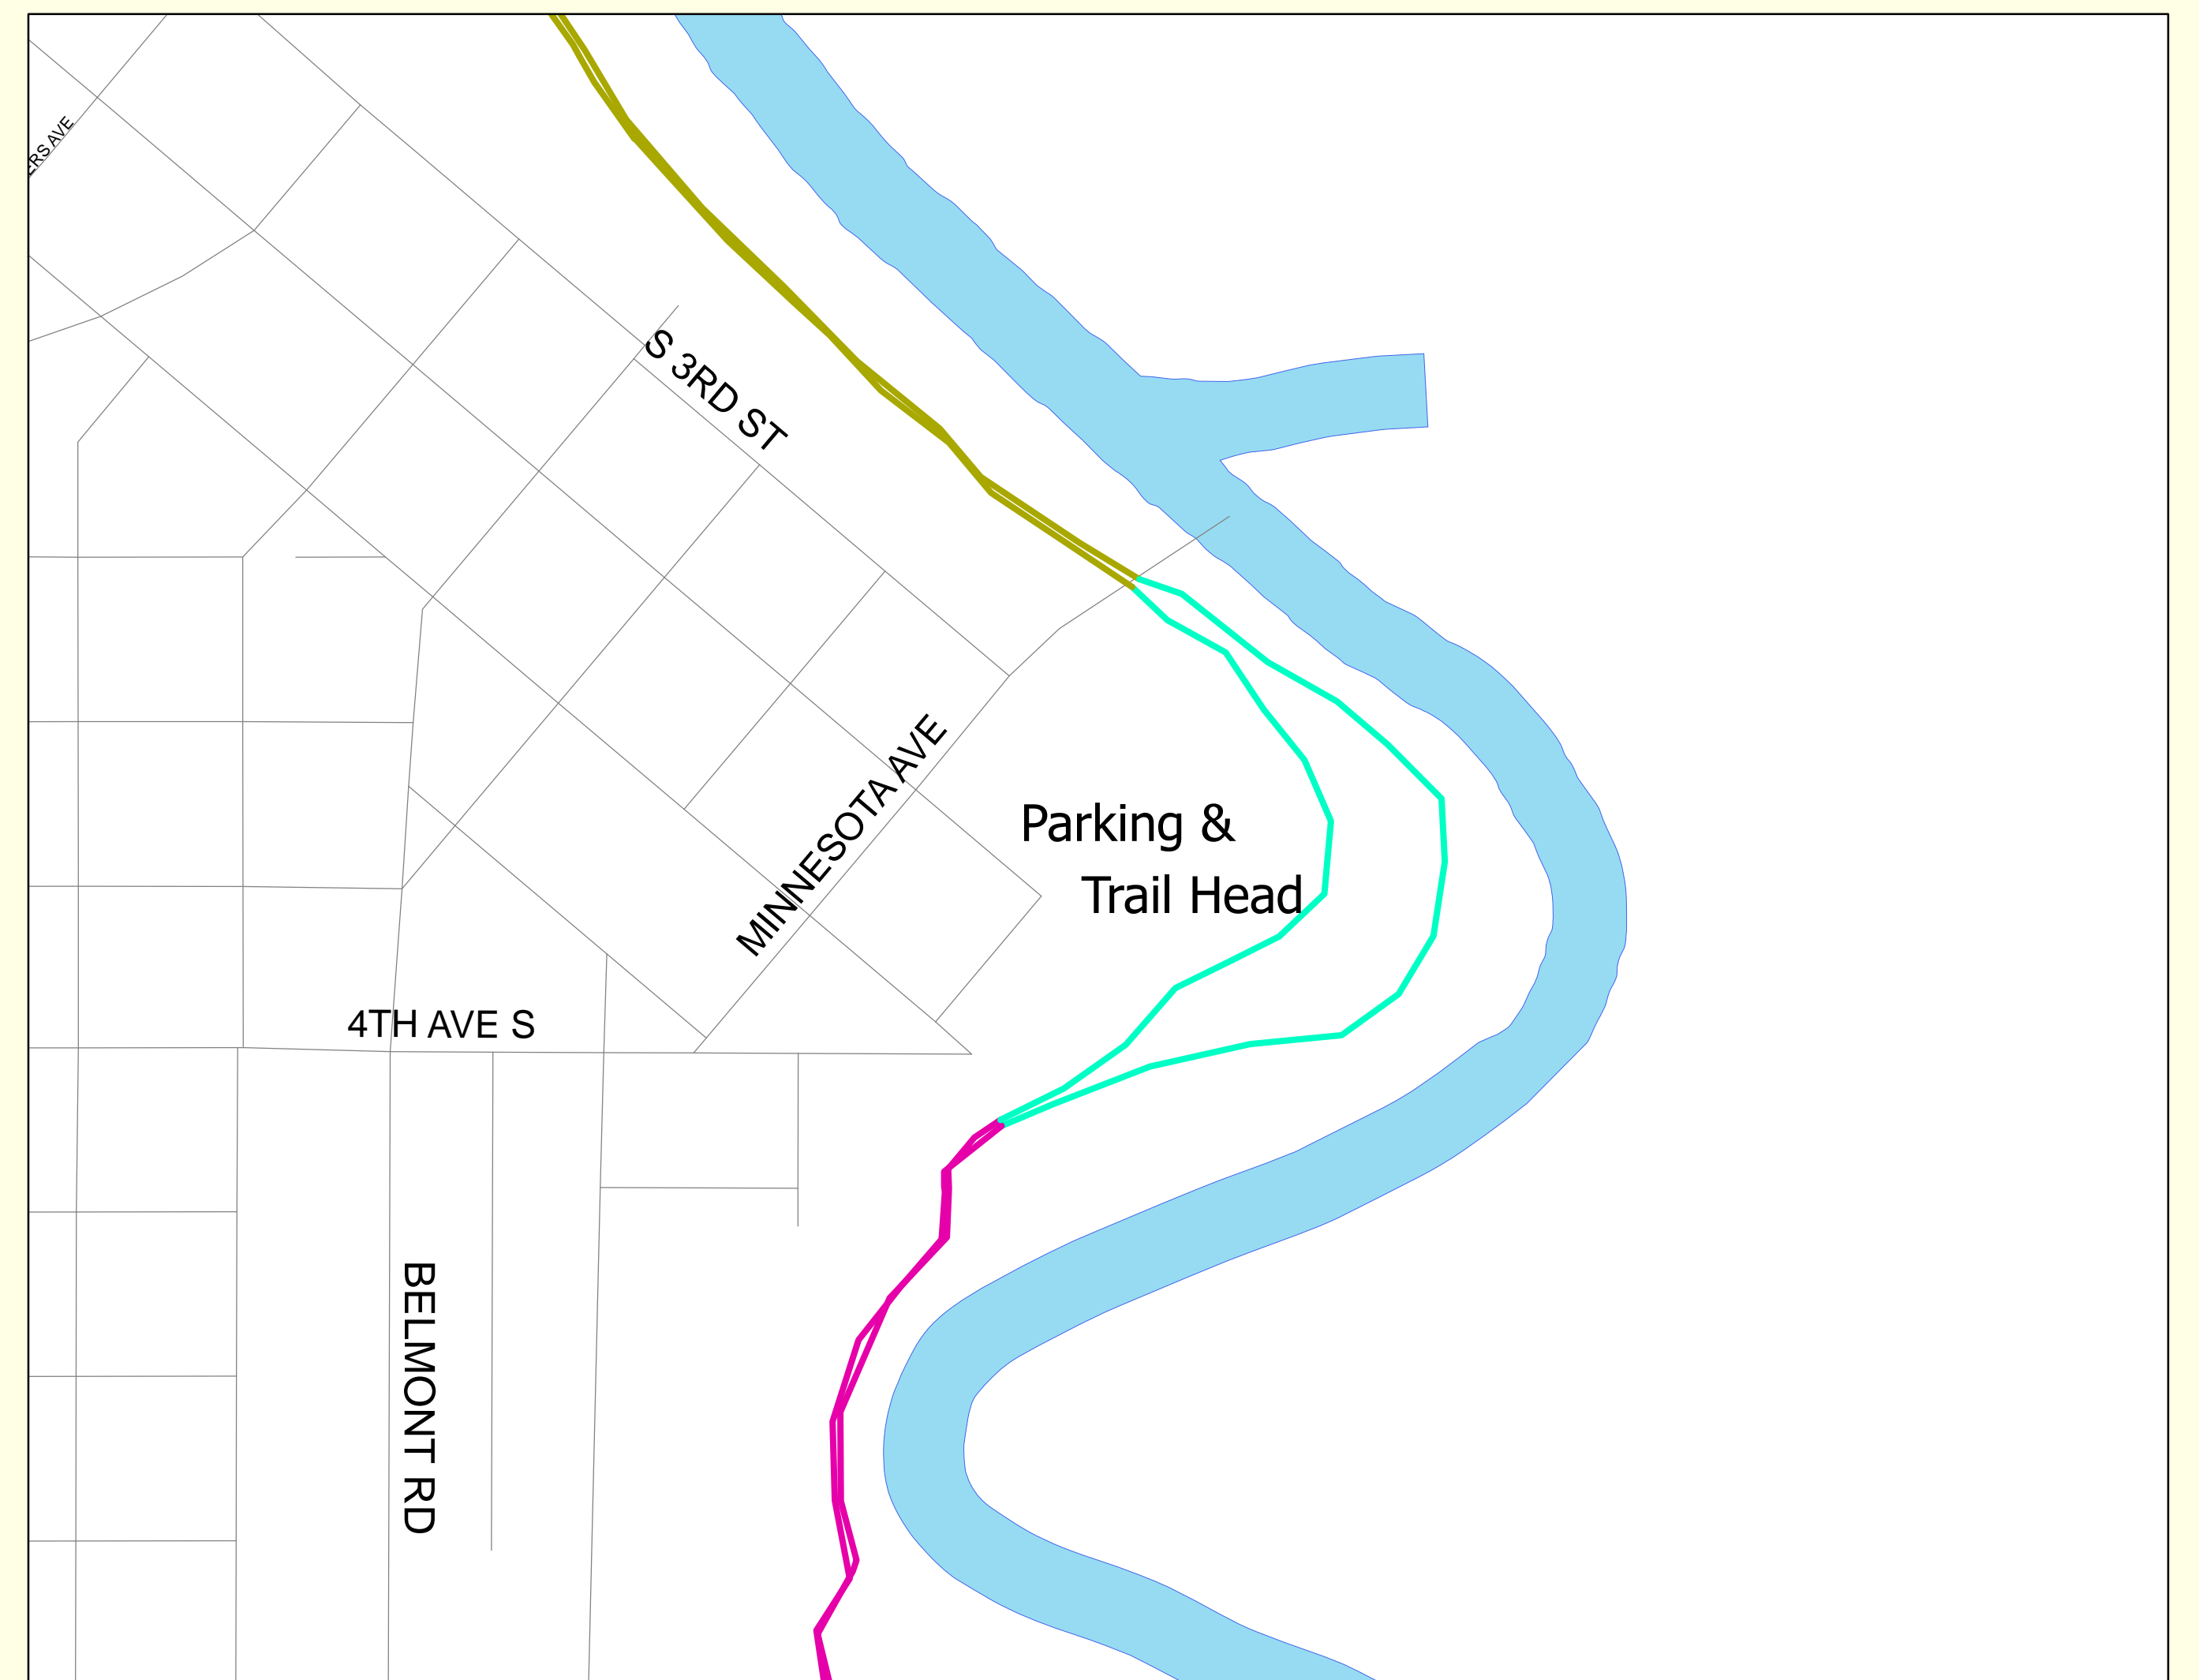

2010 Greenway Ski Trails

City of Grand Forks, ND

Riverside Park

Kannowski Park

Lincoln Park

Lincoln Golf Course

Elmwood

Sunbeam

Trail Information - All mileage subject to change

- | | |
|----------------------------------|---------------------------------|
| Elmwood .40 miles | Lincoln Loop 1.15 miles |
| Elmwood Connection .50 miles | Lincoln Park 3.85 miles |
| Kannowski Park .80 miles | North Connection 2.95 miles * |
| Lincoln Connection .80 miles * | Riverside Park 1.20 miles |
| Lincoln Cross-over .40 miles | Sunbeam .80 miles |
| Lincoln Golf Course 2.10 miles * | Sunbeam Connection 1.15 miles * |
| | Access |

THE GREENWAY

Trails shown are approximate location and subject to change at anytime.

* - Out and back mileage
Date: December 2009