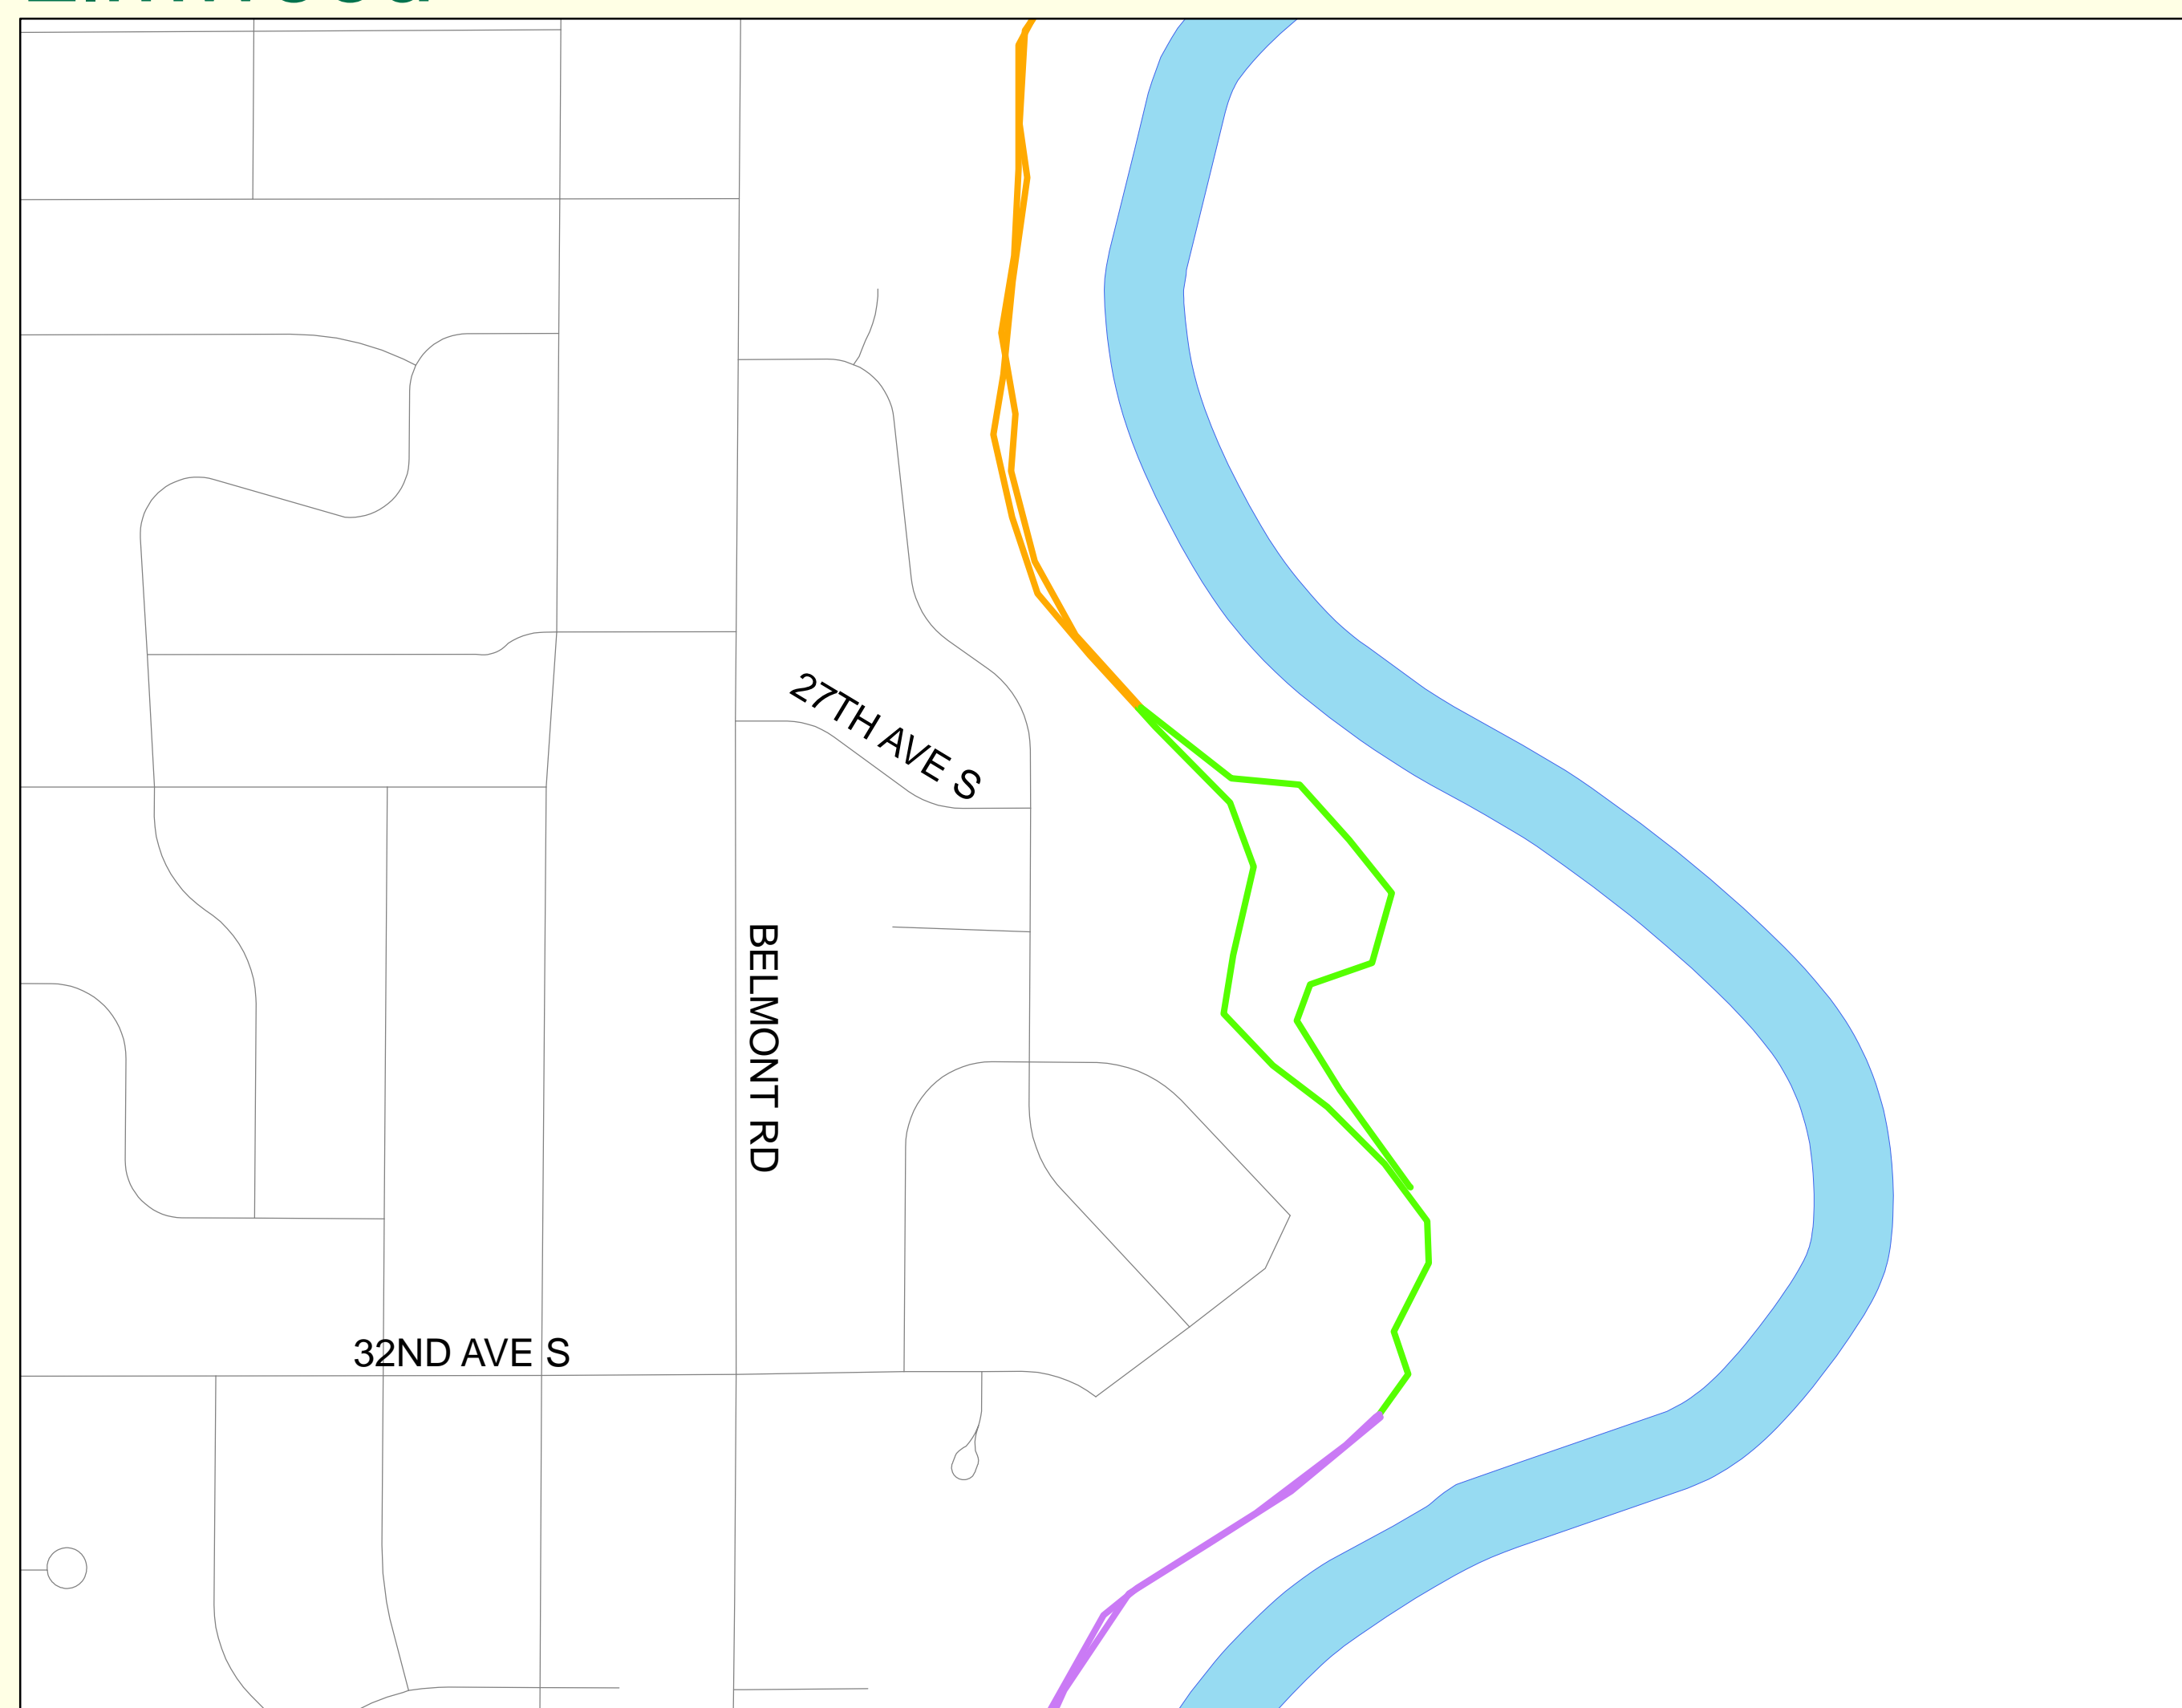

2010 Greenway Ski Trails

City of Grand Forks, ND

Riverside Park

Kannowski Park

Lincoln Park

Lincoln Golf Course

Elmwood

Sunbeam

Trail Information - All mileage subject to change

- | | |
|----------------------------------|---------------------------------|
| Elmwood .40 miles | Lincoln Loop 1.15 miles |
| Elmwood Connection .50 miles | Lincoln Park 3.85 miles |
| Kannowski Park .80 miles | North Connection 2.95 miles * |
| Lincoln Connection .80 miles * | Riverside Park 1.20 miles |
| Lincoln Cross-over .40 miles | Sunbeam .80 miles |
| Lincoln Golf Course 2.10 miles * | Sunbeam Connection 1.15 miles * |
| | Access |

THE GREENWAY

Trails shown are approximate location and subject to change at anytime.

* - Out and back mileage
Date: December 2009