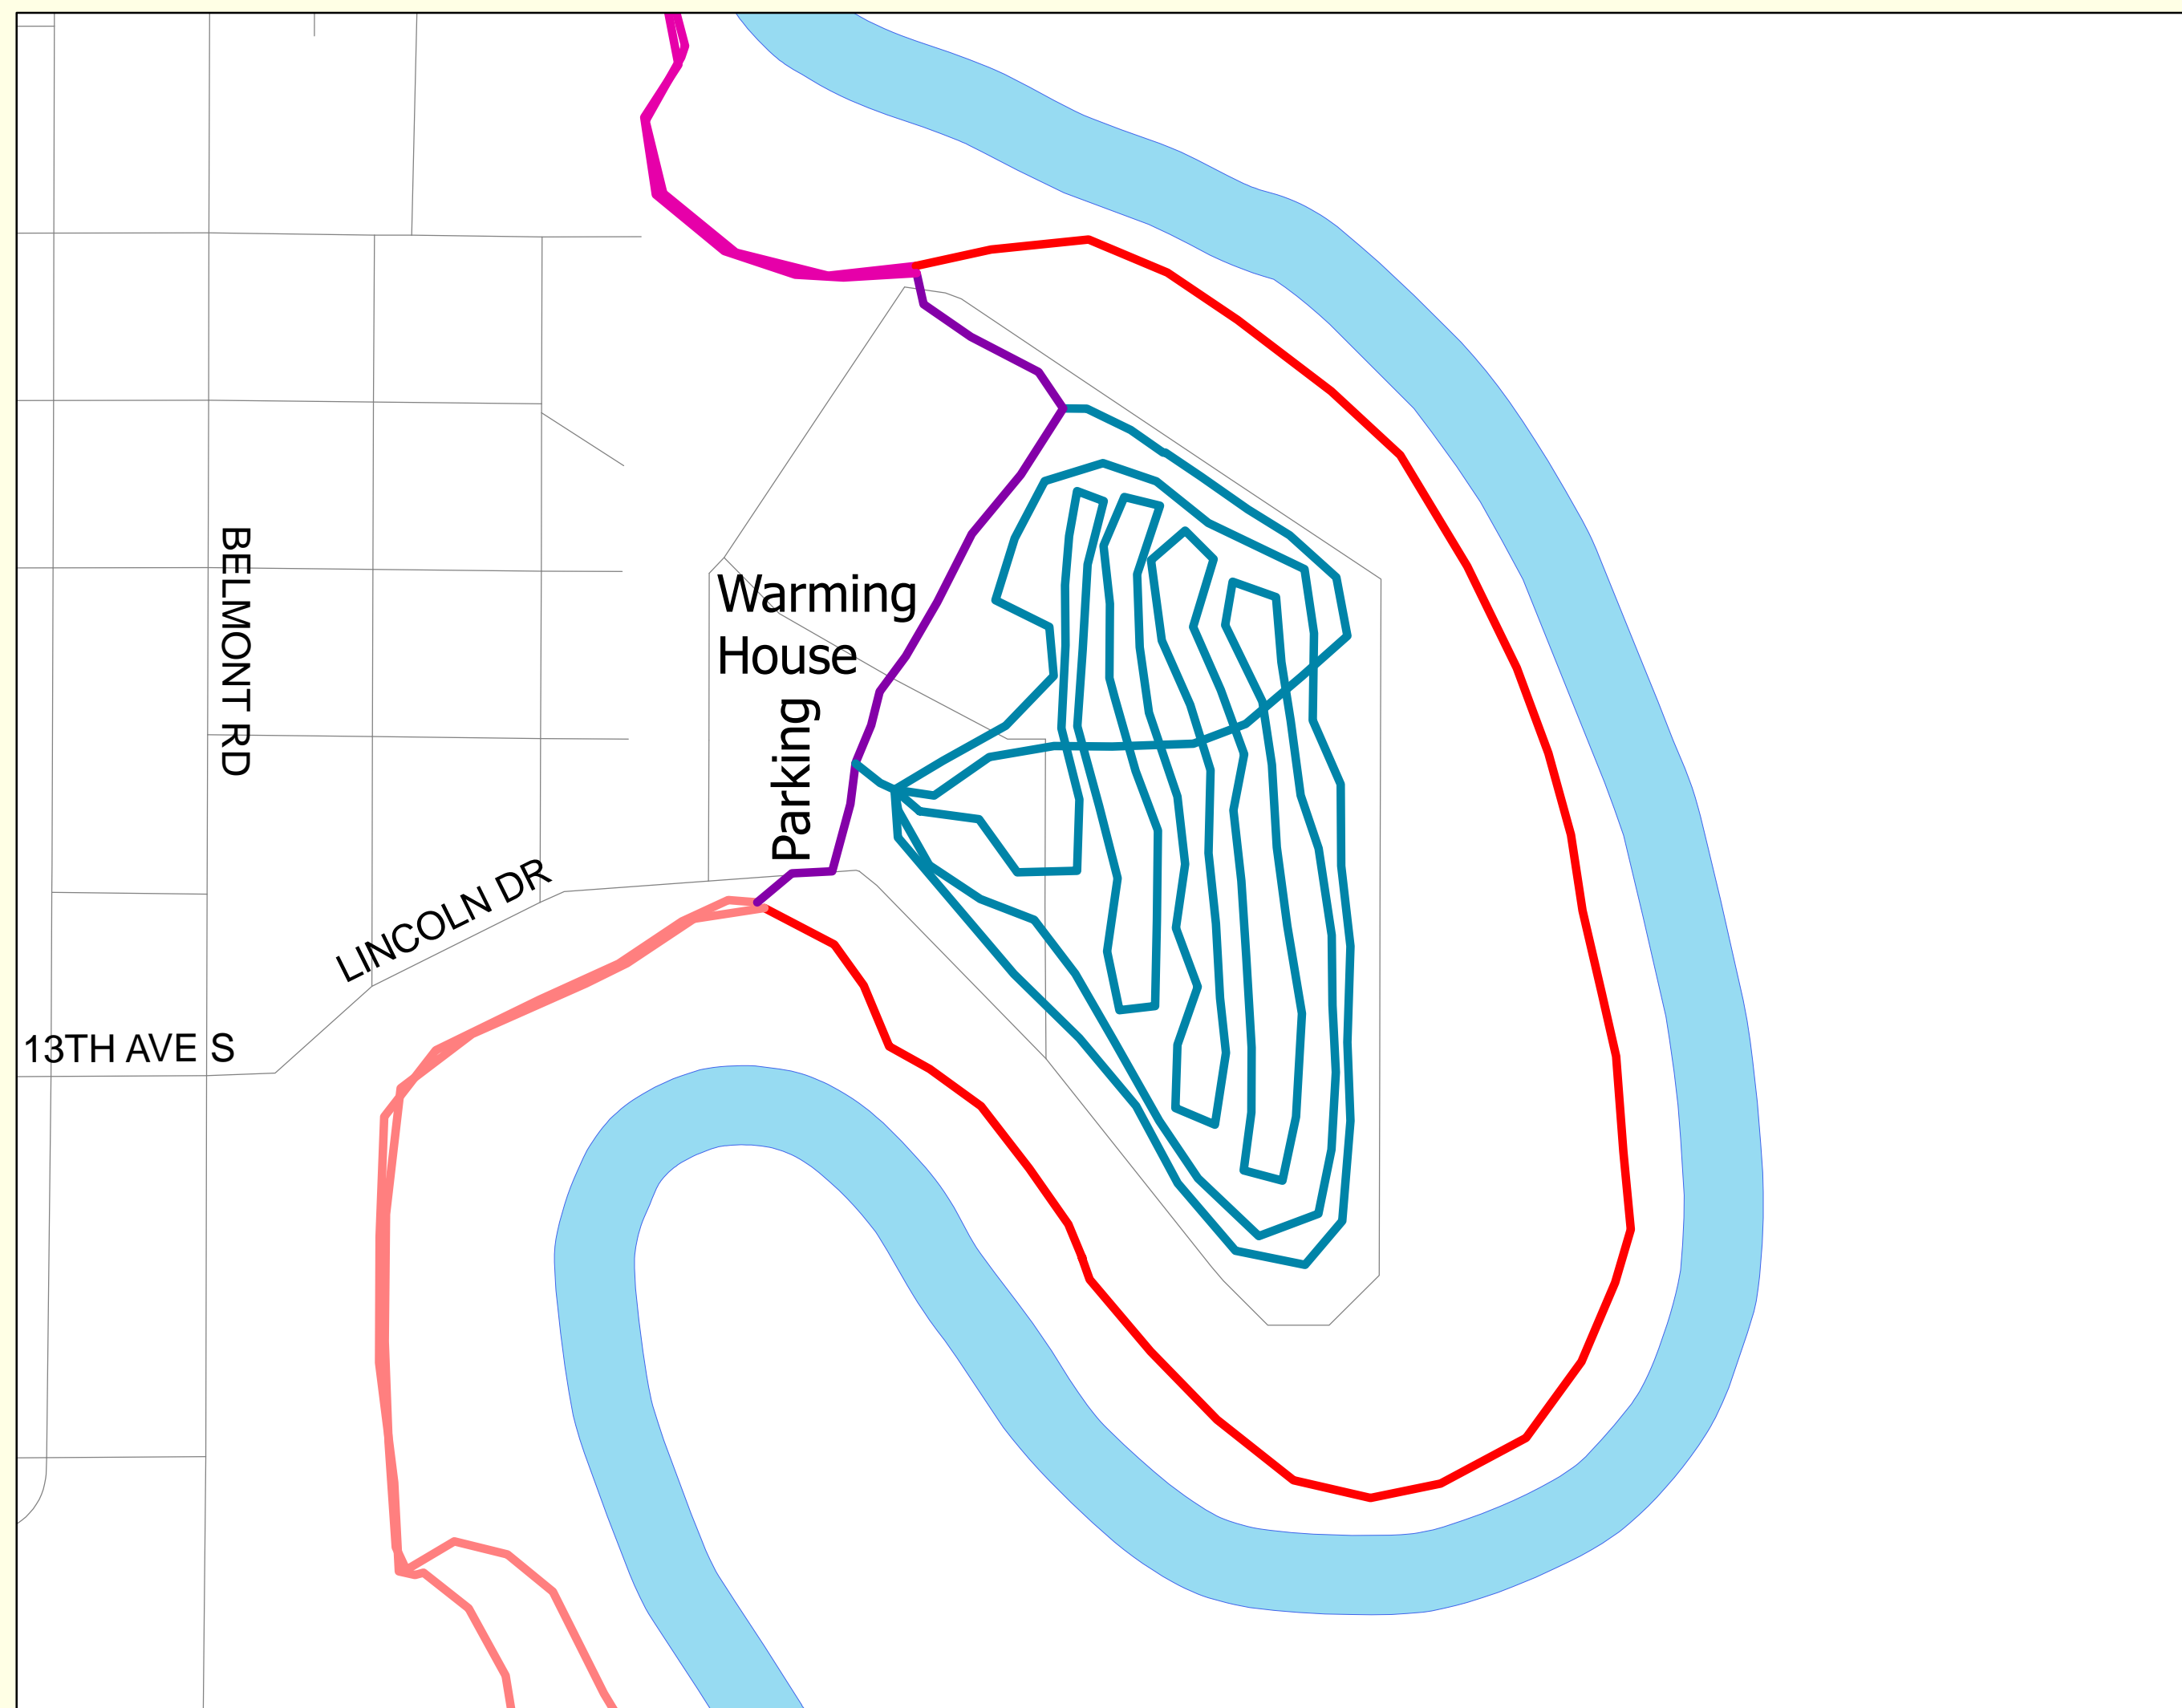

2010 Greenway Ski Trails

City of Grand Forks, ND

Riverside Park

Kannowski Park

Lincoln Park

Lincoln Golf Course

Elmwood

Sunbeam

Trail Information - All mileage subject to change

- | | |
|----------------------------------|---------------------------------|
| Elmwood .40 miles | Lincoln Loop 1.15 miles |
| Elmwood Connection .50 miles | Lincoln Park 3.85 miles |
| Kannowski Park .80 miles | North Connection 2.95 miles * |
| Lincoln Connection .80 miles * | Riverside Park 1.20 miles |
| Lincoln Cross-over .40 miles | Sunbeam .80 miles |
| Lincoln Golf Course 2.10 miles * | Sunbeam Connection 1.15 miles * |
| | Access |

THE GREENWAY

Trails shown are approximate location and subject to change at anytime.

* - Out and back mileage
Date: December 2009