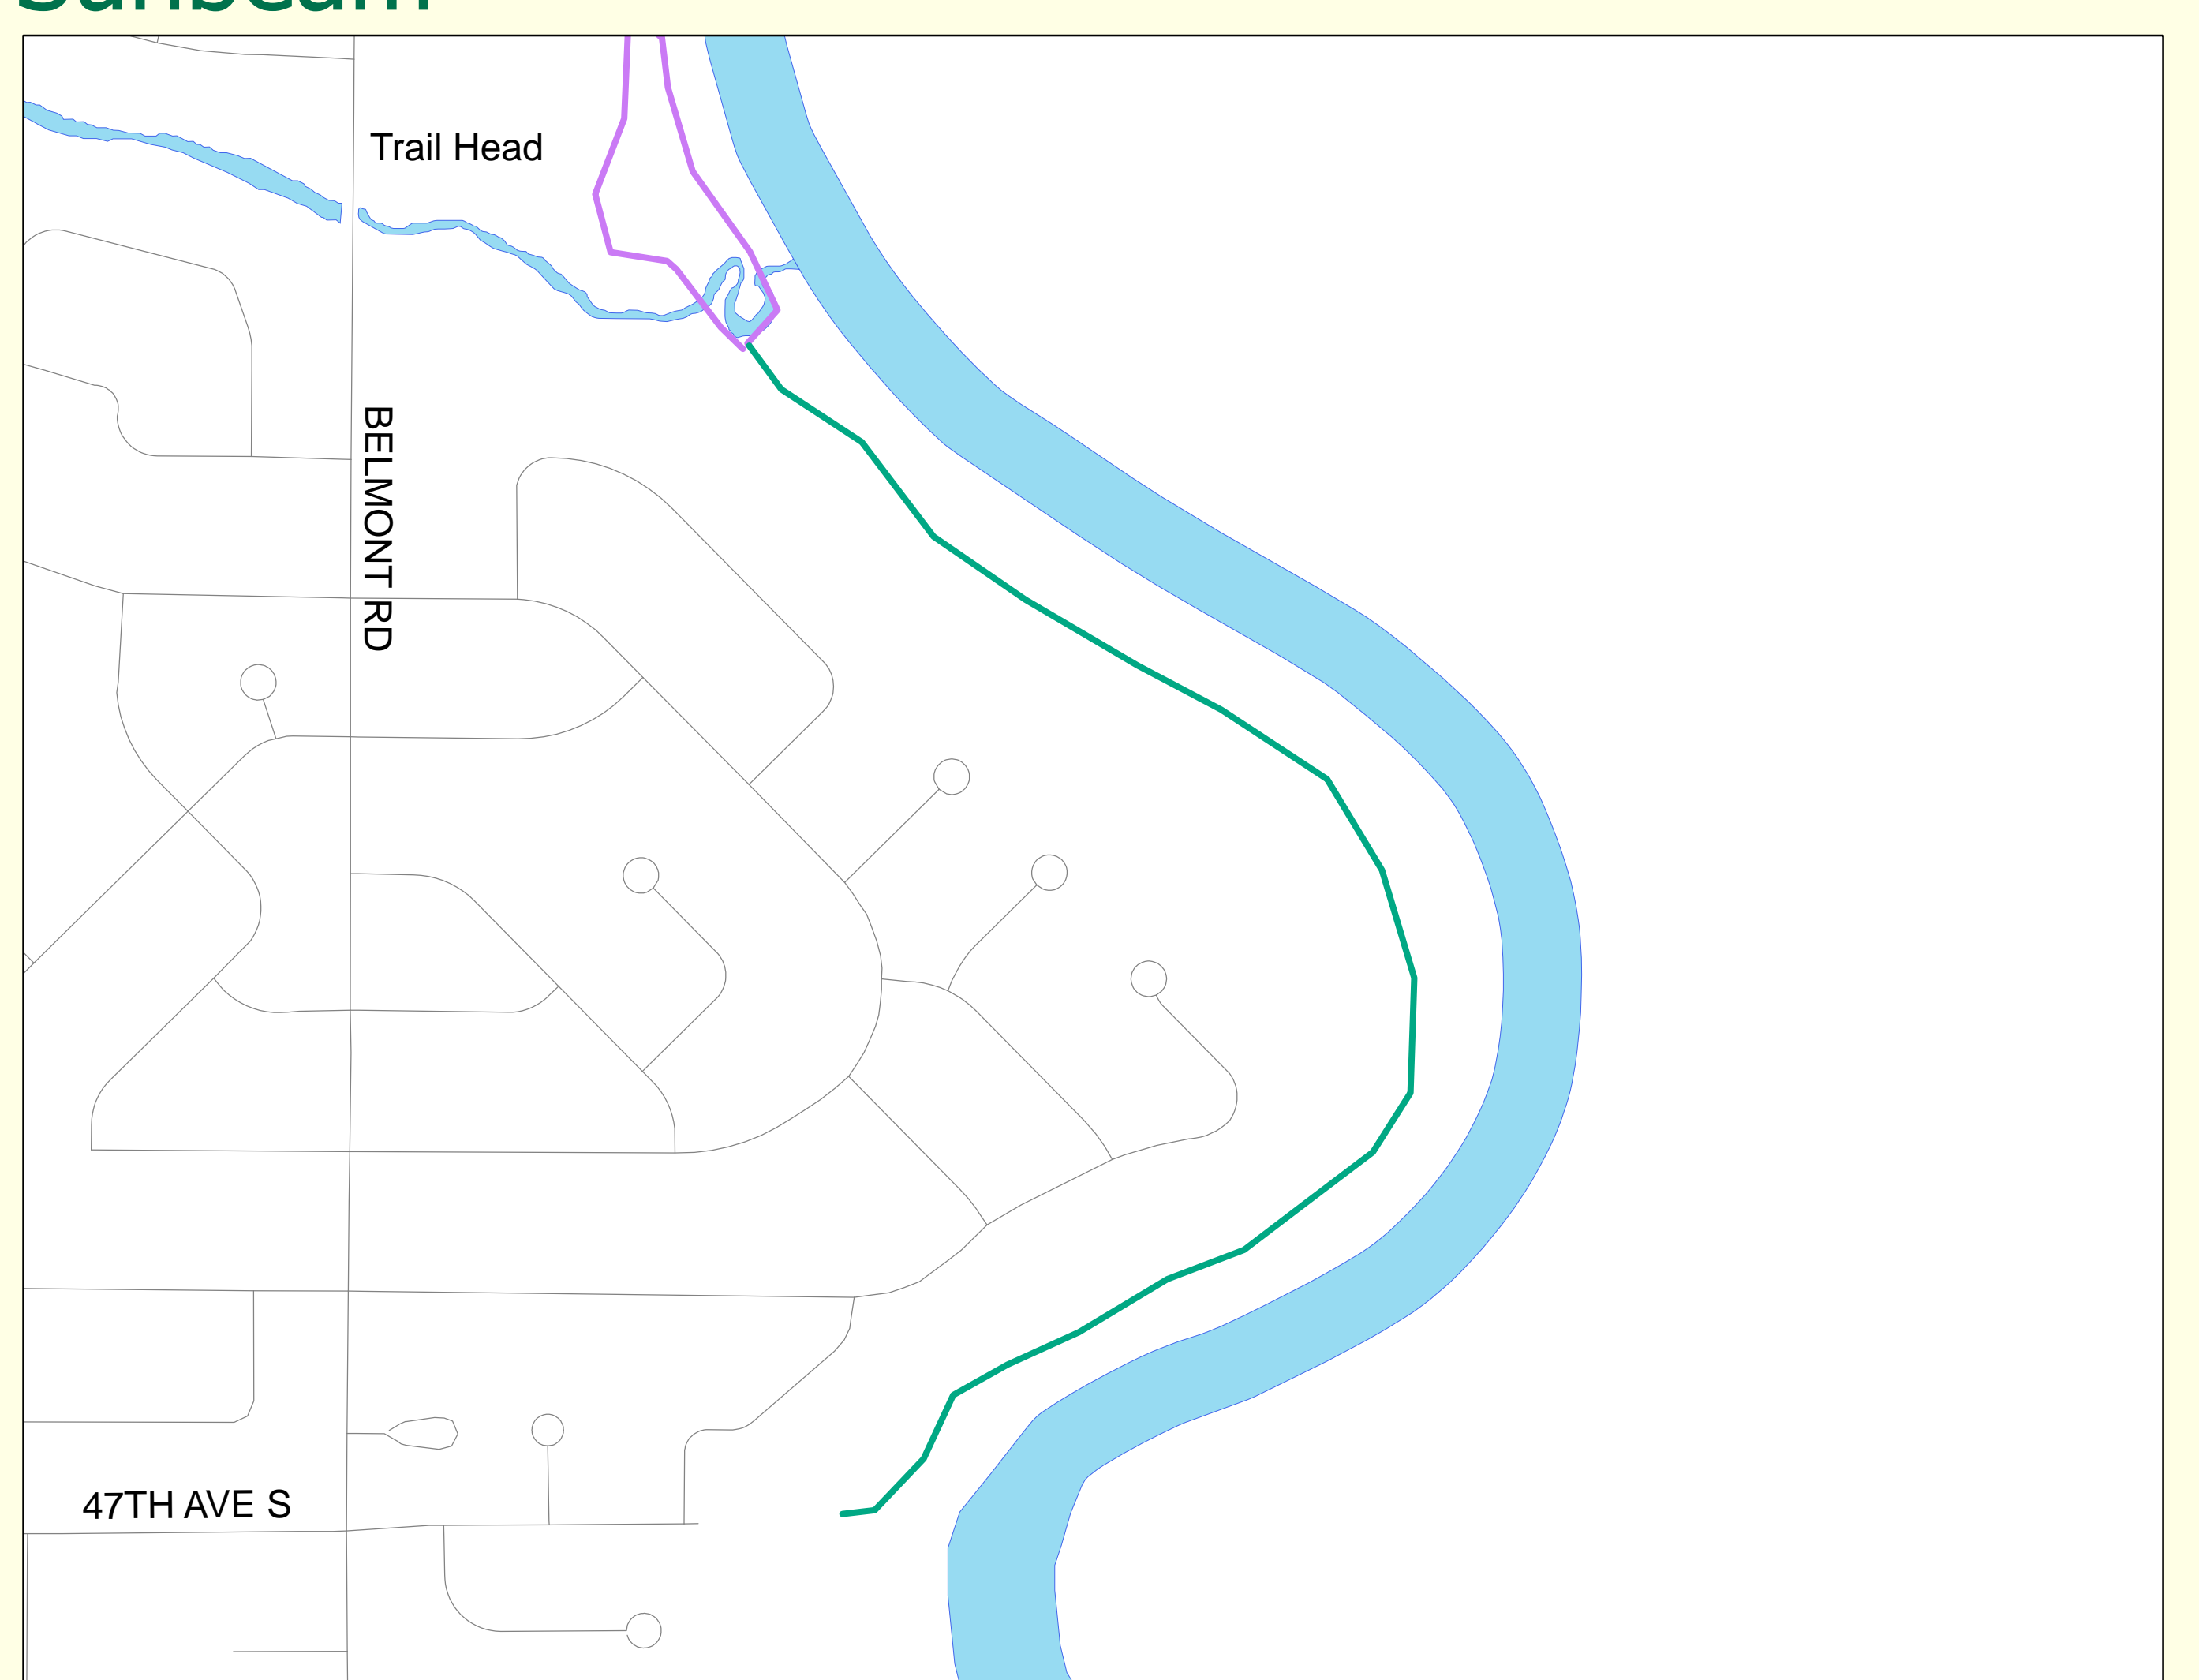

2010 Greenway Ski Trails

City of Grand Forks, ND

Riverside Park

Kannowski Park

Lincoln Park

Lincoln Golf Course

Elmwood

Sunbeam

Trail Information - All mileage subject to change

- | | |
|----------------------------------|---------------------------------|
| Elmwood .40 miles | Lincoln Loop 1.15 miles |
| Elmwood Connection .50 miles | Lincoln Park 3.85 miles |
| Kannowski Park .80 miles | North Connection 2.95 miles * |
| Lincoln Connection .80 miles * | Riverside Park 1.20 miles |
| Lincoln Cross-over .40 miles | Sunbeam .80 miles |
| Lincoln Golf Course 2.10 miles * | Sunbeam Connection 1.15 miles * |
| | Access |

THE GREENWAY

Trails shown are approximate location and subject to change at anytime.

* - Out and back mileage
Date: December 2009