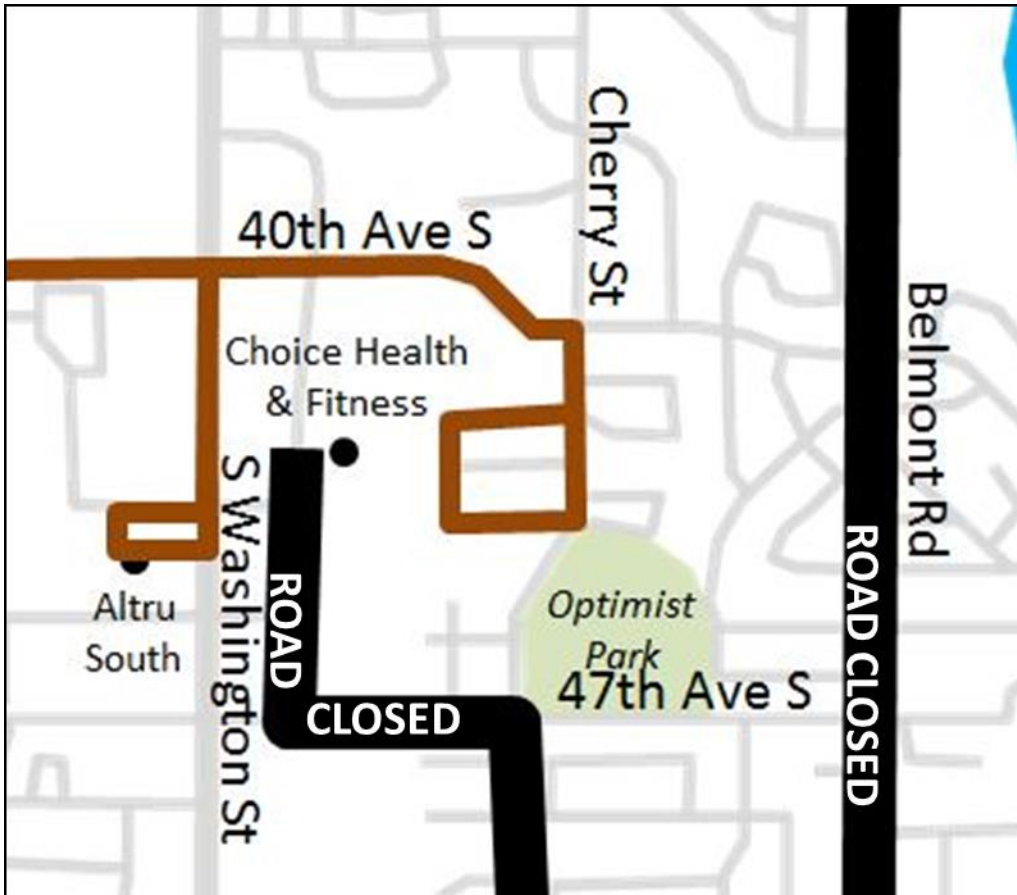

Route 12/13 will be detoured **August 26<sup>th</sup>**  
**until 12:00 pm** for the Rollin' on the River Inline Marathon

47<sup>th</sup> Ave & S 11<sup>th</sup> St will not be served during the detour

The regular route will resume at noon and will continue the rest of the day

Please plan accordingly

For questions please call 746-2600