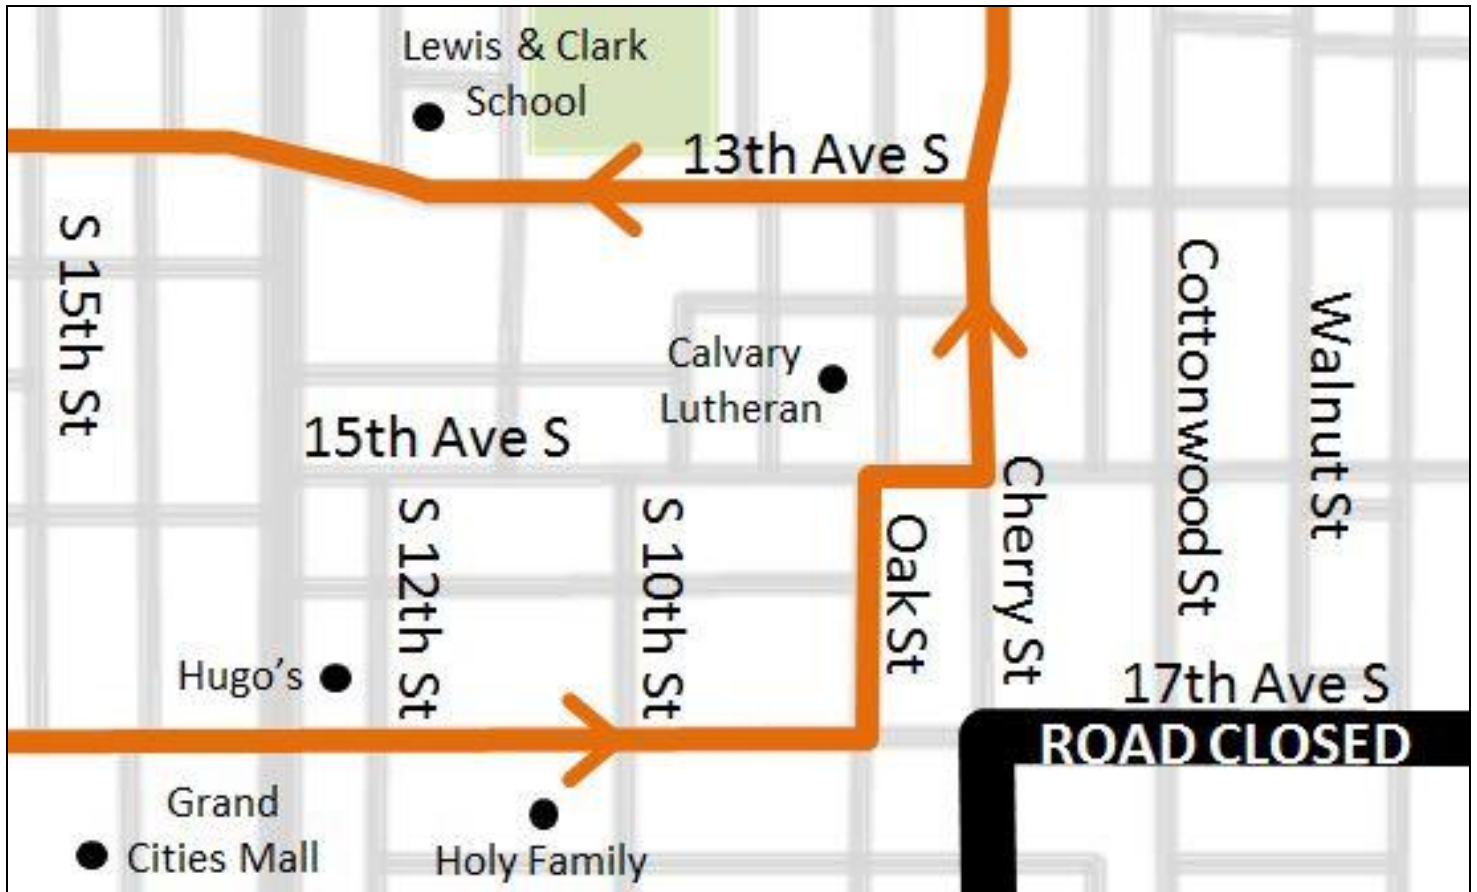

**Route 3 will be detoured August 26th until 12 pm
for the Rollin' on the River Inline Marathon**

17th Ave & Cherry will not be served during the detour.

The regular route will resume at noon and will continue the rest of the day