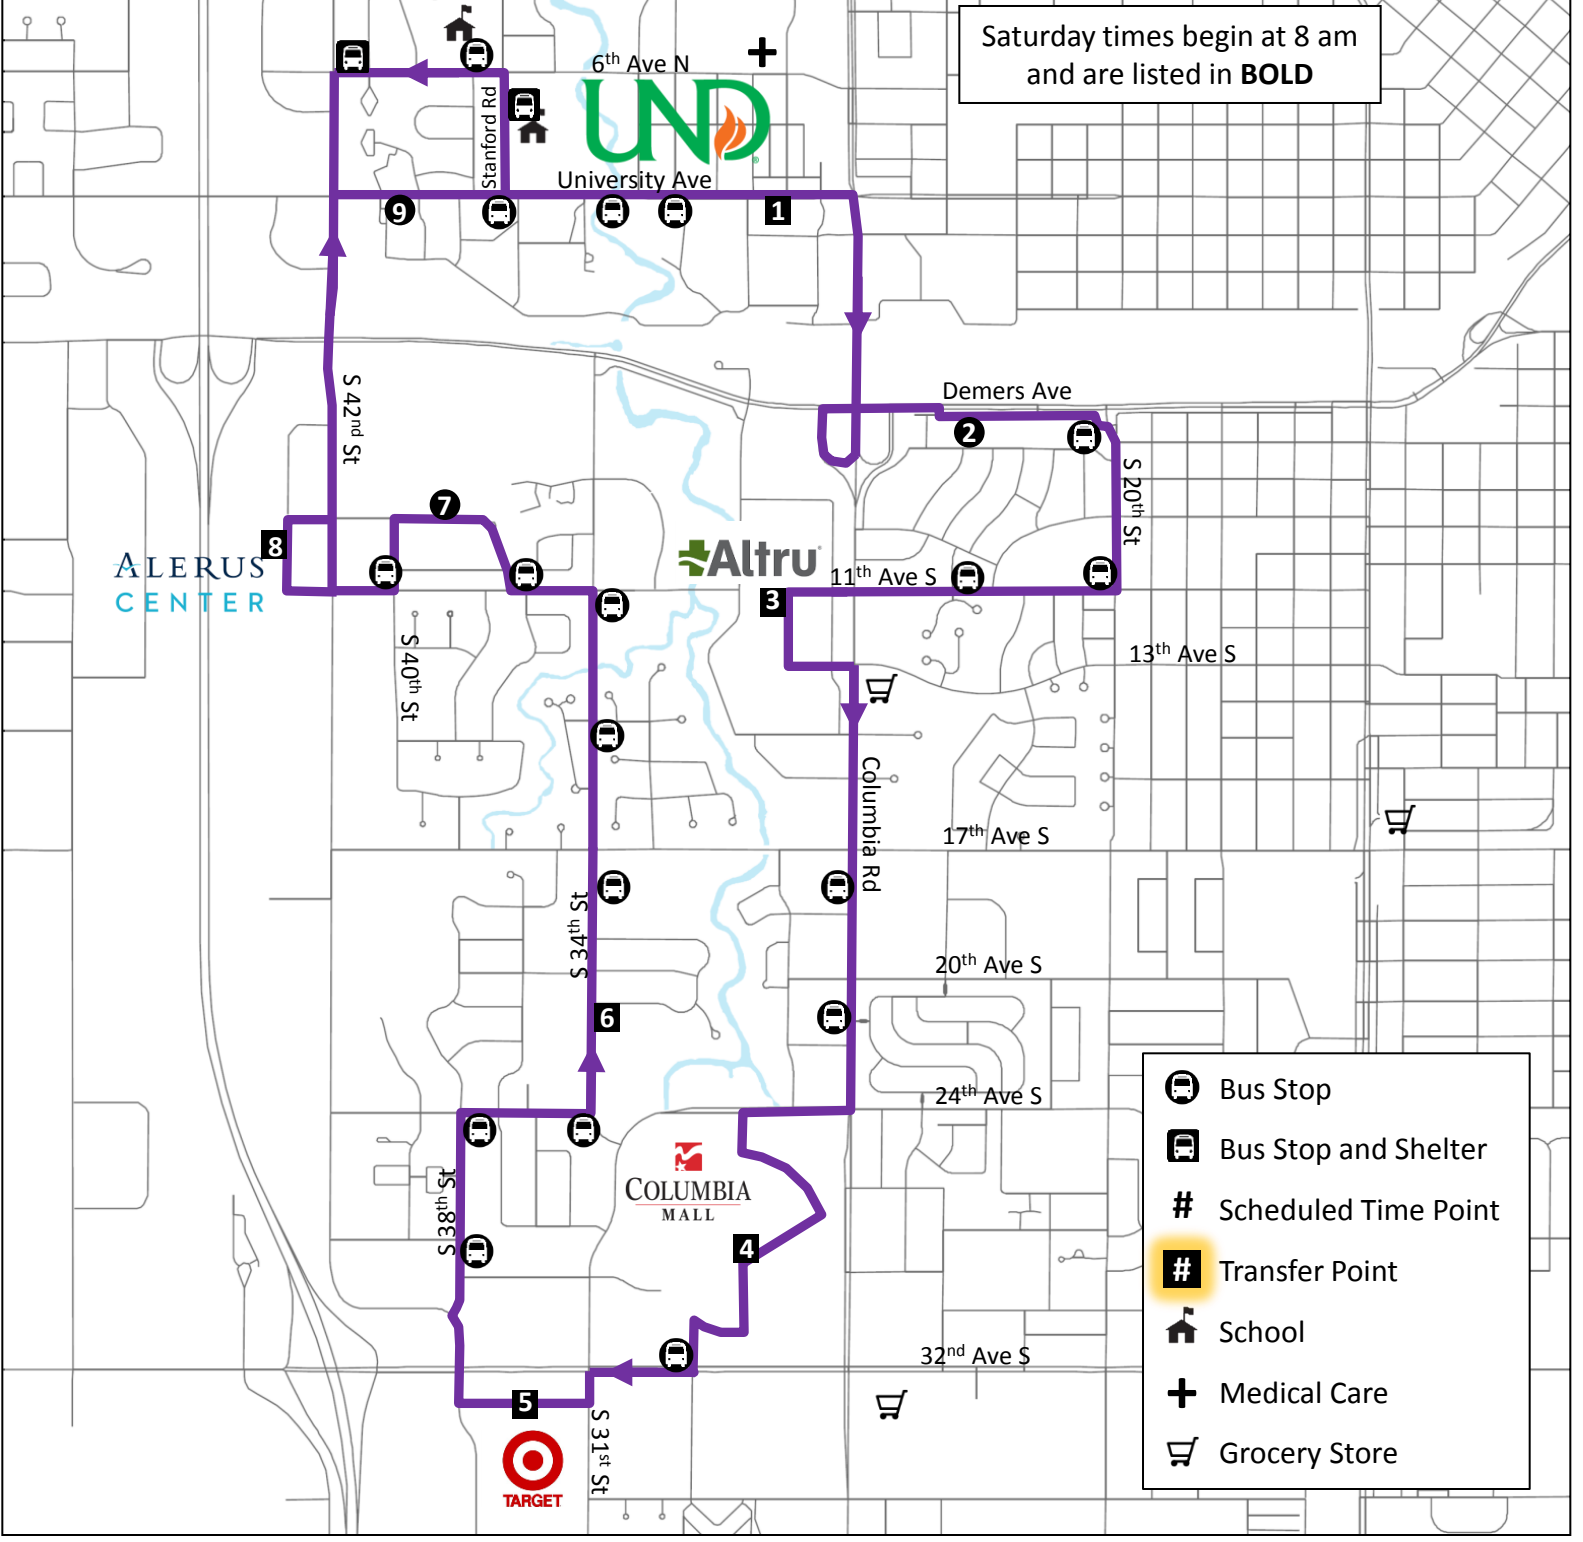

Route 8 UND Campus - Altru Main Campus - Columbia Mall													
1	Depart Memorial Union	x	7:17	8:17	9:17	10:17	11:17	12:17	1:17	2:17	3:17	4:17	5:17
2	Altru Business Center	x	7:21	8:21	9:21	10:21	11:21	12:21	1:21	2:21	3:21	4:21	5:21
3	Altru Main Campus	x	7:27	8:27	9:27	10:27	11:27	12:27	1:27	2:27	3:27	4:27	5:27
4	Columbia Mall	x	7:32	8:32	9:32	10:32	11:32	12:32	1:32	2:32	3:32	4:32	5:32

Route 9 Columbia Mall - Alerus Center - UND Campus													
4	Columbia Mall	6:32	7:32	8:32	9:32	10:32	11:32	12:32	1:32	2:32	3:32	4:32	5:32
5	Super Target	6:35	7:35	8:35	9:35	10:35	11:35	12:35	1:35	2:35	3:35	4:35	5:35
6	Primrose Ct	6:40	7:40	8:40	9:40	10:40	11:40	12:40	1:40	2:40	3:40	4:40	5:40
7	Garden View Drive	6:45	7:45	8:45	9:45	10:45	11:45	12:45	1:45	2:45	3:45	4:45	5:45
8	Alerus Center	6:47	7:47	8:47	9:47	10:47	11:47	12:47	1:47	2:47	3:47	4:47	5:47
9	Odegard Hall	7:05	8:05	9:05	10:05	11:05	12:05	1:05	2:05	3:05	4:05	5:05	x
1	Arrive Memorial Union	7:12	8:12	9:12	10:12	11:12	12:12	1:12	2:12	3:12	4:12	5:12	x

Saturday times begin at 8 am and are listed in **BOLD**

- Bus Stop
- Bus Stop and Shelter
- Scheduled Time Point
- Transfer Point
- School
- Medical Care
- Grocery Store