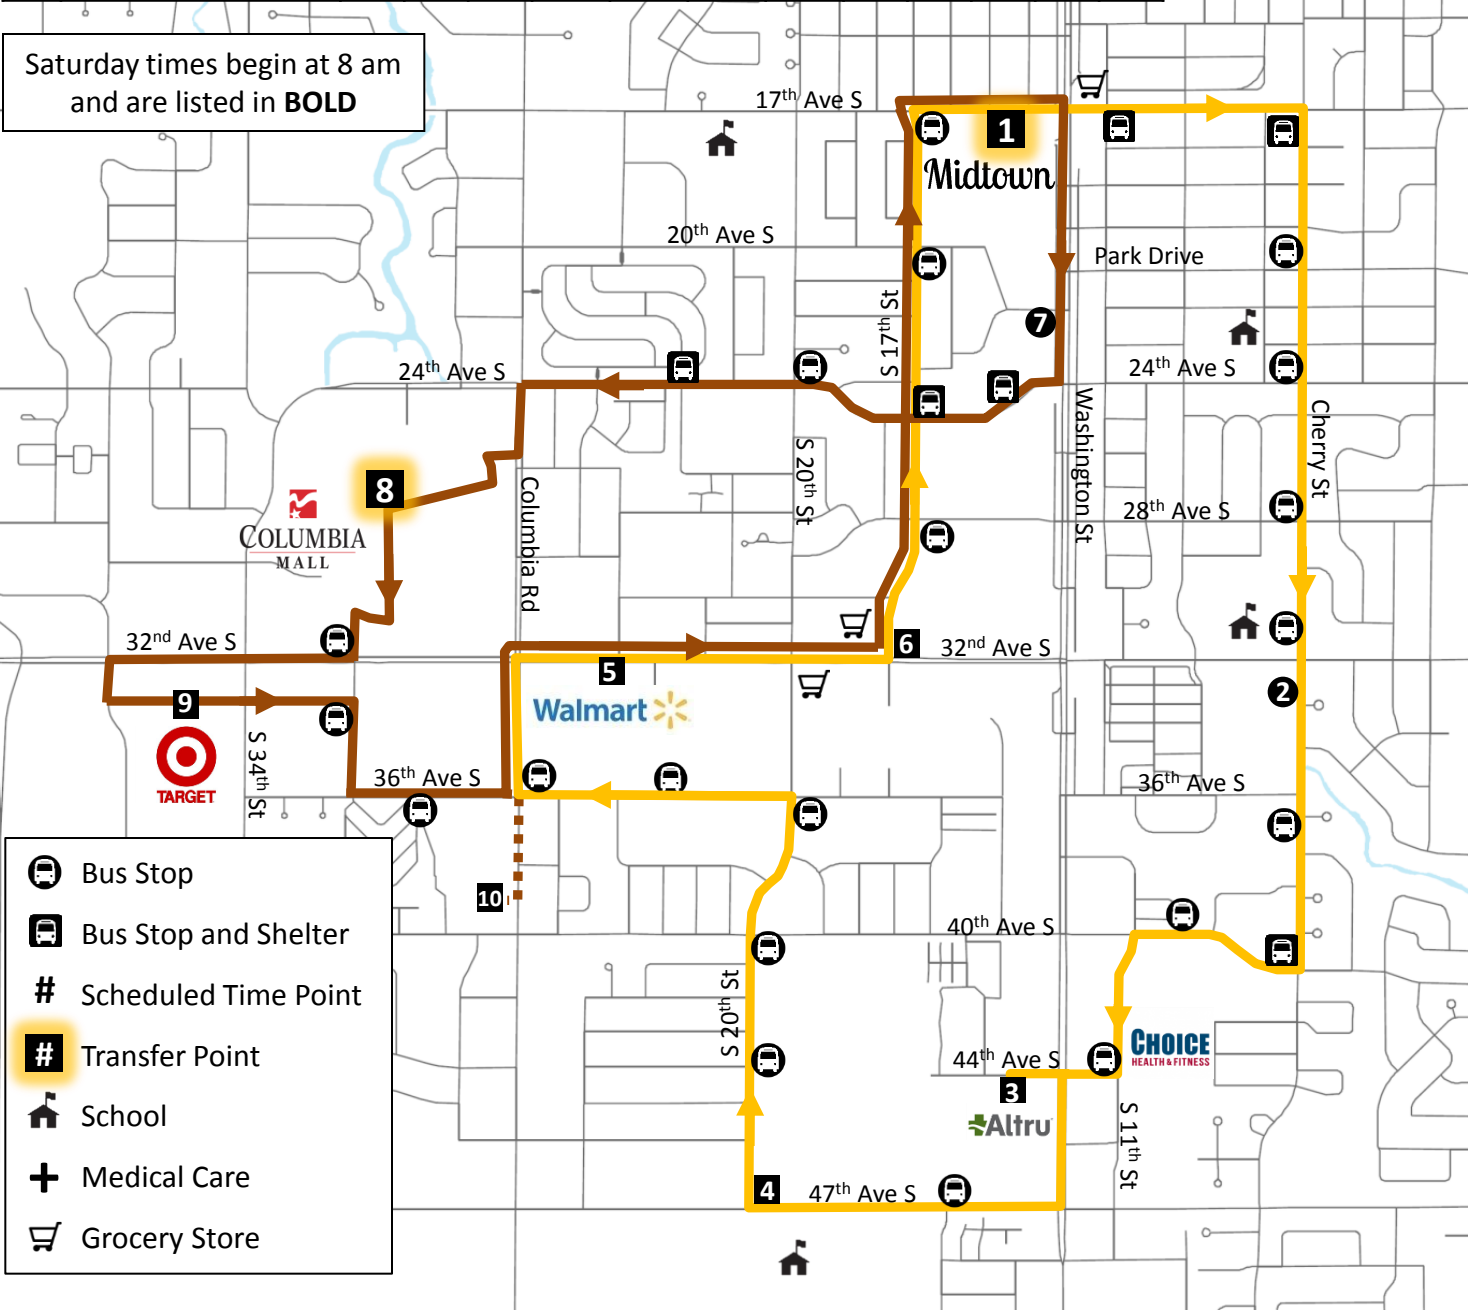

Route 10 Midtown - Altru South - Walmart													
1	Midtown	6:35	7:35	8:35	9:35	10:35	11:35	12:35	1:35	2:35	3:35	4:35	5:35
2	Tufts Manor	6:39	7:39	8:39	9:39	10:39	11:39	12:39	1:39	2:39	3:39	4:39	5:39
3	Altru South	6:43	7:43	8:43	9:43	10:43	11:43	12:43	1:43	2:43	3:43	4:43	5:43
4	South Middle School	6:45	7:45	8:45	9:45	10:45	11:45	12:45	1:45	2:45	3:45	4:45	5:45
5	Walmart	6:50	7:50	8:50	9:50	10:50	11:50	12:50	1:50	2:50	3:50	4:50	5:50
6	Hugo's	6:52	7:52	8:52	9:52	10:52	11:52	12:52	1:52	2:52	3:52	4:52	5:52
1	Midtown	6:55	7:55	8:55	9:55	10:55	11:55	12:55	1:55	2:55	3:55	4:55	5:55
Route 11 Midtown - Columbia Mall - Super Target													
1	Midtown	6:55	7:55	8:55	9:55	10:55	11:55	12:55	1:55	2:55	3:55	4:55	x
7	Library	6:58	7:58	8:58	9:58	10:58	11:58	12:58	1:58	2:58	3:58	4:58	x
8	Columbia Mall	7:05	8:05	9:05	10:05	11:05	12:05	1:05	2:05	3:05	4:05	5:05	x
9	Super Target	7:09	8:09	9:09	10:09	11:09	12:09	1:09	2:09	3:09	4:09	5:09	x
10	Development Homes	Call Ahead - 746-2600											
5	Walmart	7:16	8:16	9:16	10:16	11:16	12:16	1:16	2:16	3:16	4:16	5:16	x
6	Hugo's	7:20	8:20	9:20	10:20	11:20	12:20	1:20	2:20	3:20	4:20	5:20	x
1	Midtown	7:30	8:30	9:30	10:30	11:30	12:30	1:30	2:30	3:30	4:30	5:30	x

Saturday times begin at 8 am and are listed in **BOLD**

- Bus Stop
- Bus Stop and Shelter
- Scheduled Time Point
- Transfer Point
- School
- Medical Care
- Grocery Store