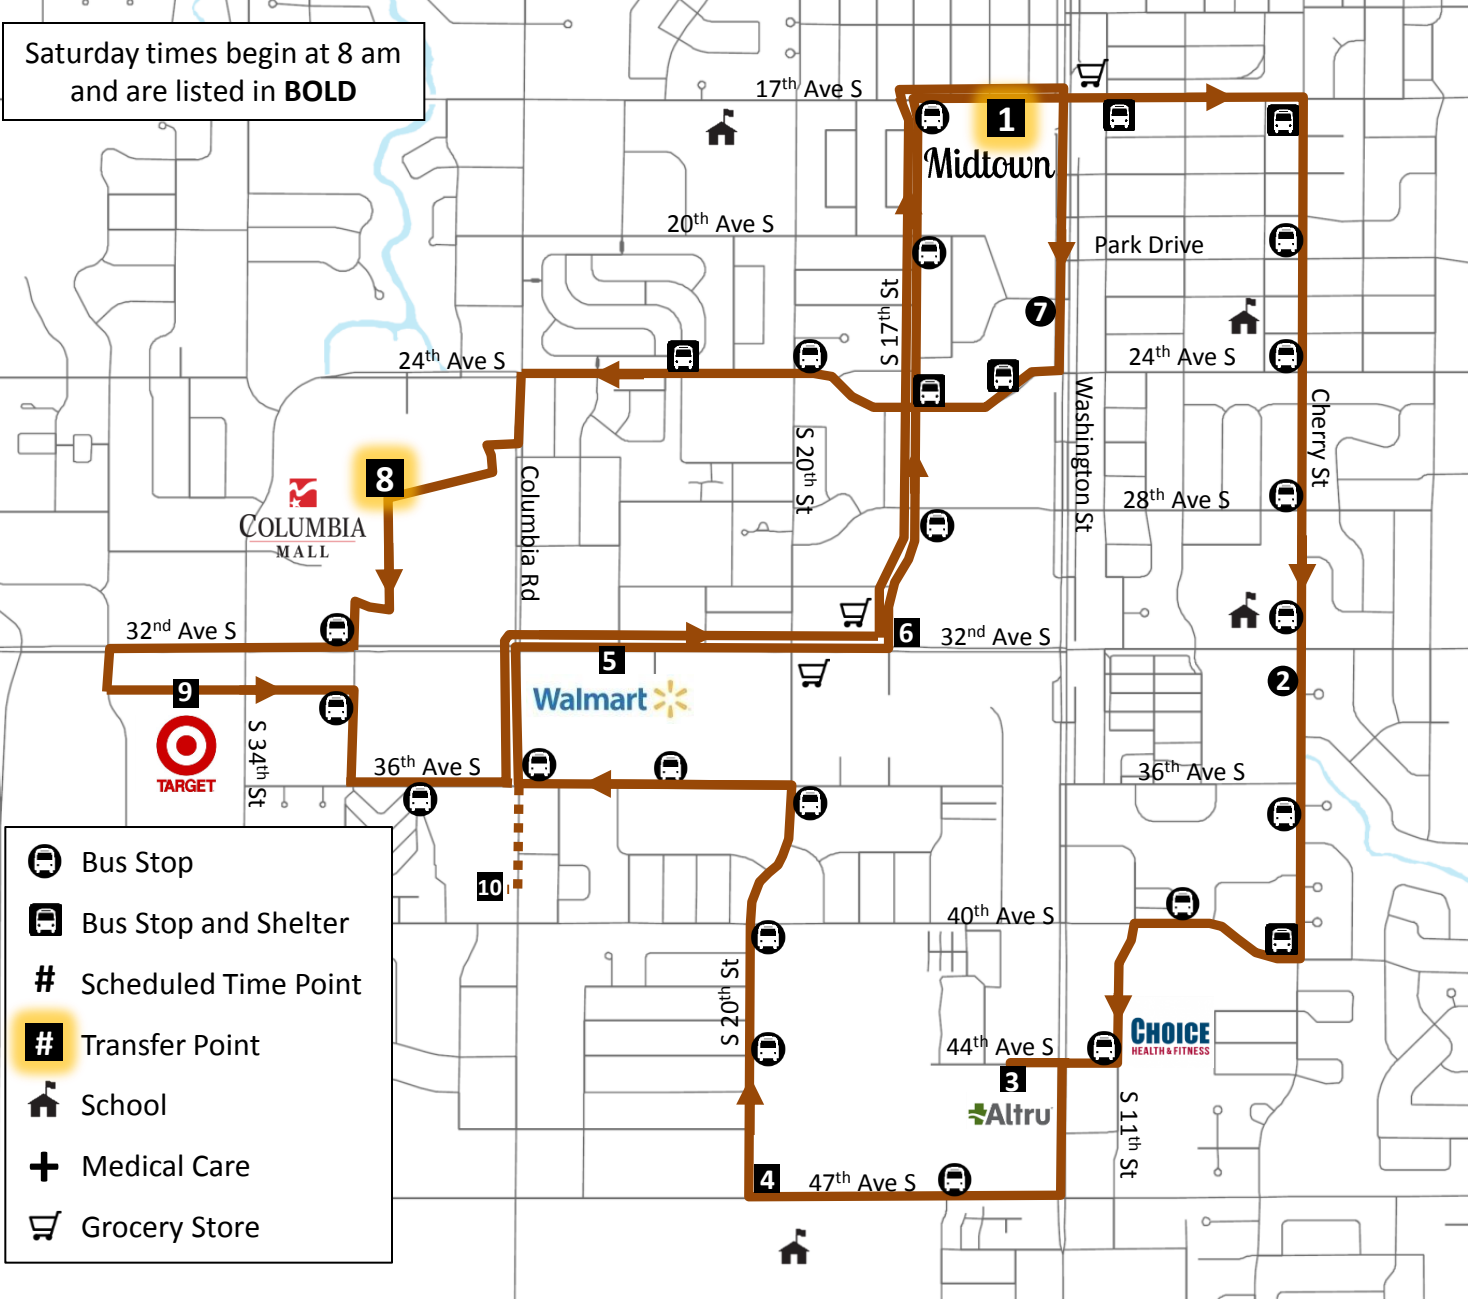

### Route 10 Midtown – Altru South - Walmart

1	Midtown	6:35	7:35	<b>8:35</b>	9:35	10:35	11:35	12:35	1:35	2:35	3:35	4:35	5:35
2	Tufts Manor	6:39	7:39	<b>8:39</b>	9:39	10:39	11:39	12:39	1:39	2:39	3:39	4:39	5:39
3	Altru South	6:43	7:43	<b>8:43</b>	9:43	10:43	11:43	12:43	1:43	2:43	3:43	4:43	5:43
4	South Middle School	6:45	7:45	<b>8:45</b>	9:45	10:45	11:45	12:45	1:45	2:45	3:45	4:45	5:45
5	Walmart	6:50	7:50	<b>8:50</b>	9:50	10:50	11:50	12:50	1:50	2:50	3:50	4:50	5:50
6	Hugo's	6:52	7:52	<b>8:52</b>	9:52	10:52	11:52	12:52	1:52	2:52	3:52	4:52	5:52
1	Midtown	6:55	7:55	<b>8:55</b>	9:55	10:55	11:55	12:55	1:55	2:55	3:55	4:55	5:55

### Route 11 Midtown - Columbia Mall - Super Target

1	Midtown	6:55	<b>7:55</b>	<b>8:55</b>	9:55	10:55	11:55	12:55	1:55	2:55	3:55	4:55	x
7	Library	6:58	<b>7:58</b>	<b>8:58</b>	9:58	10:58	11:58	12:58	1:58	2:58	3:58	4:58	x
8	Columbia Mall	7:05	<b>8:05</b>	<b>9:05</b>	10:05	11:05	12:05	1:05	2:05	3:05	4:05	5:05	x
9	Super Target	7:09	<b>8:09</b>	<b>9:09</b>	10:09	11:09	12:09	1:09	2:09	3:09	4:09	5:09	x
10	Development Homes	Call Ahead - 746-2600											
5	Walmart	7:16	<b>8:16</b>	<b>9:16</b>	10:16	11:16	12:16	1:16	2:16	3:16	4:16	5:16	x
6	Hugo's	7:20	<b>8:20</b>	<b>9:20</b>	10:20	11:20	12:20	1:20	2:20	3:20	4:20	5:20	x
1	Midtown	7:30	<b>8:30</b>	<b>9:30</b>	10:30	11:30	12:30	1:30	2:30	3:30	4:30	5:30	x

Saturday times begin at 8 am and are listed in **BOLD**

- Bus Stop
- Bus Stop and Shelter
- Scheduled Time Point
- Transfer Point
- School
- Medical Care
- Grocery Store