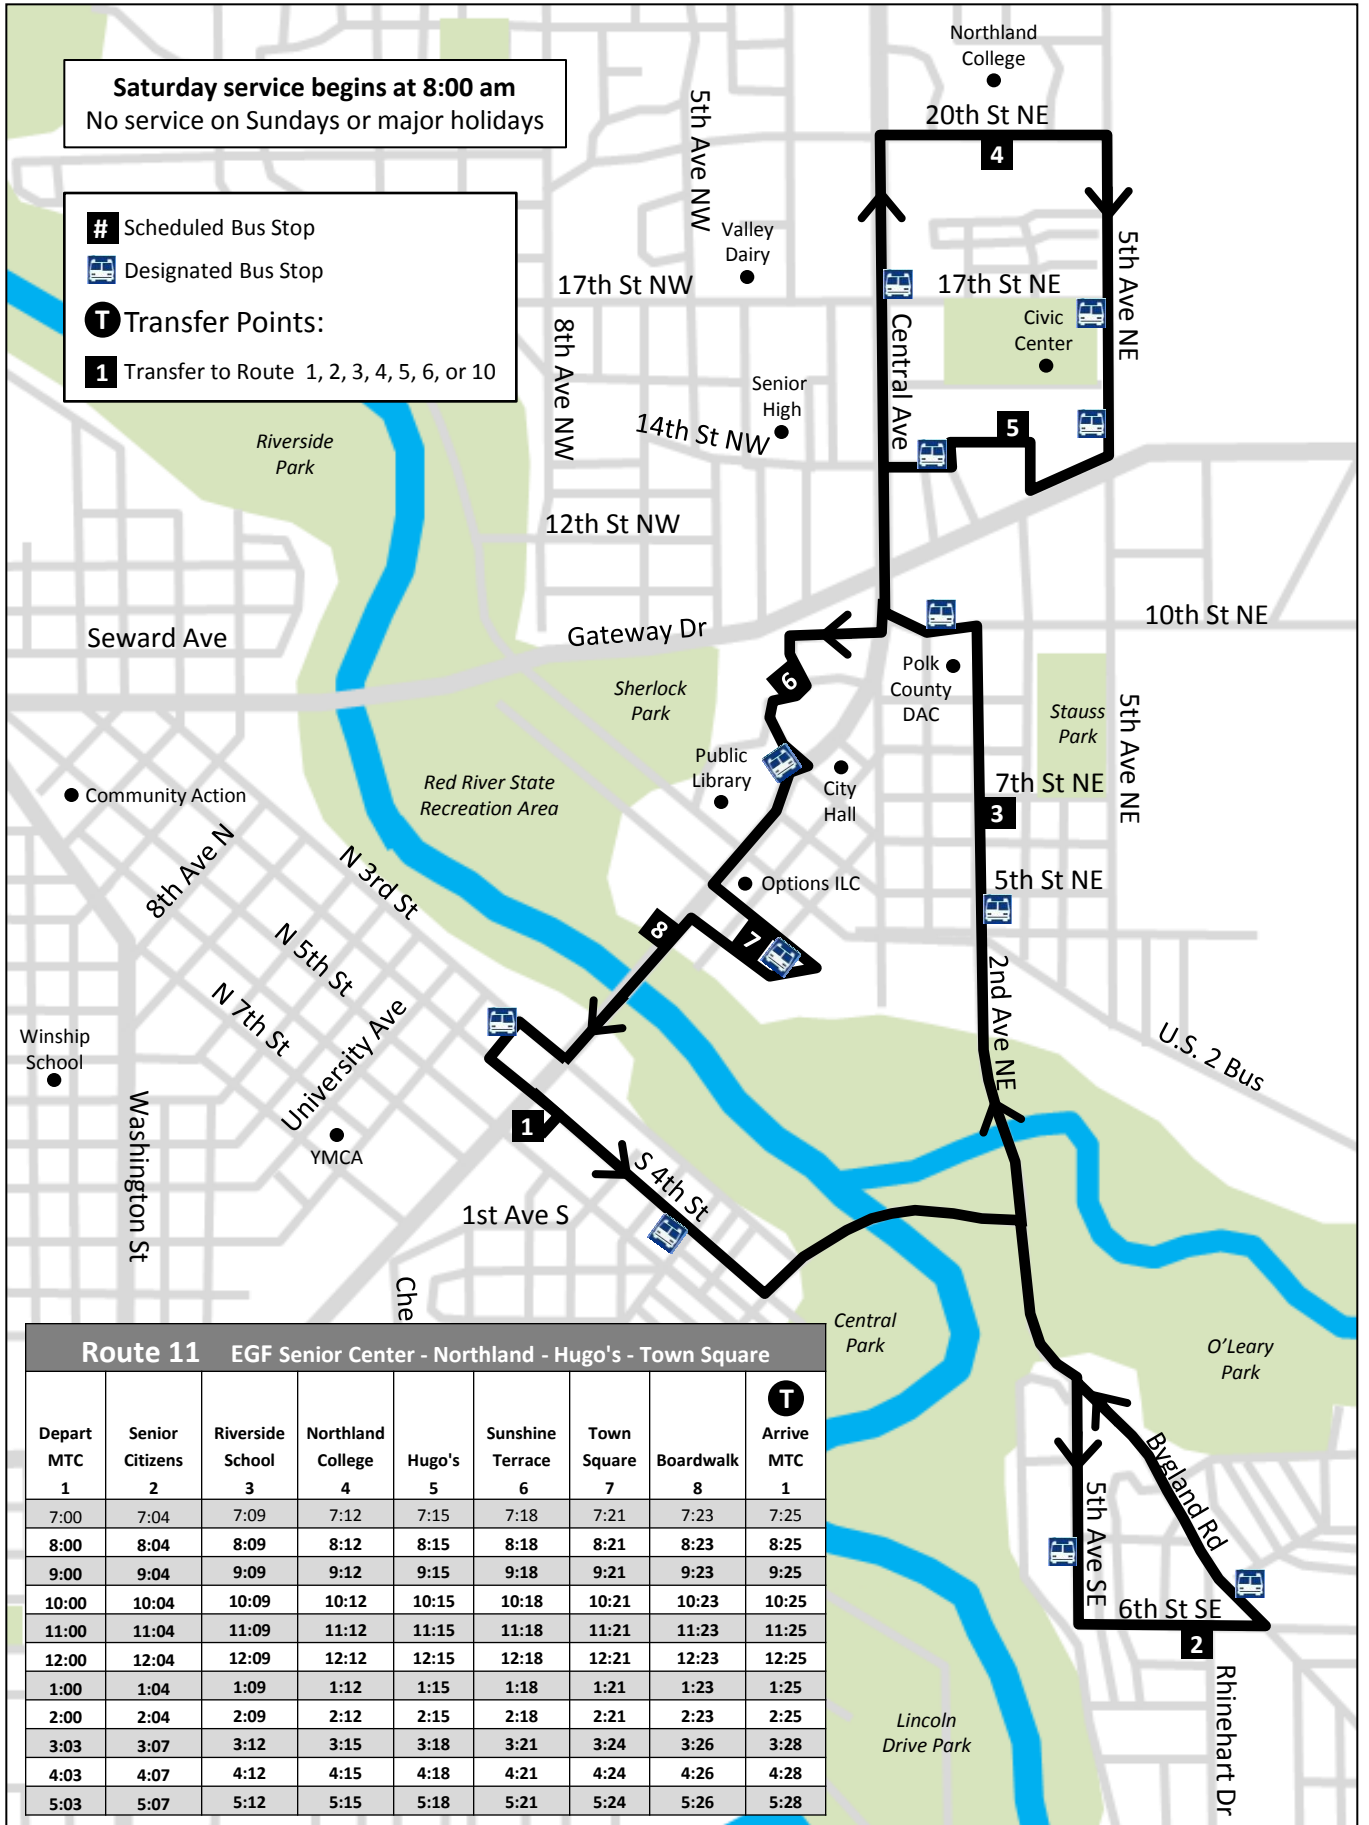

Saturday service begins at 8:00 am
 No service on Sundays or major holidays

- # Scheduled Bus Stop
- 🚏 Designated Bus Stop
- T Transfer Points:
- 1 Transfer to Route 1, 2, 3, 4, 5, 6, or 10

Route 11 EGF Senior Center - Northland - Hugo's - Town Square

Depart MTC	Senior Citizens	Riverside School	Northland College	Hugo's	Sunshine Terrace	Town Square	Boardwalk	Arrive MTC
1	2	3	4	5	6	7	8	1
7:00	7:04	7:09	7:12	7:15	7:18	7:21	7:23	7:25
8:00	8:04	8:09	8:12	8:15	8:18	8:21	8:23	8:25
9:00	9:04	9:09	9:12	9:15	9:18	9:21	9:23	9:25
10:00	10:04	10:09	10:12	10:15	10:18	10:21	10:23	10:25
11:00	11:04	11:09	11:12	11:15	11:18	11:21	11:23	11:25
12:00	12:04	12:09	12:12	12:15	12:18	12:21	12:23	12:25
1:00	1:04	1:09	1:12	1:15	1:18	1:21	1:23	1:25
2:00	2:04	2:09	2:12	2:15	2:18	2:21	2:23	2:25
3:00	3:07	3:12	3:15	3:18	3:21	3:24	3:26	3:28
4:03	4:07	4:12	4:15	4:18	4:21	4:24	4:26	4:28
5:03	5:07	5:12	5:15	5:18	5:21	5:24	5:26	5:28