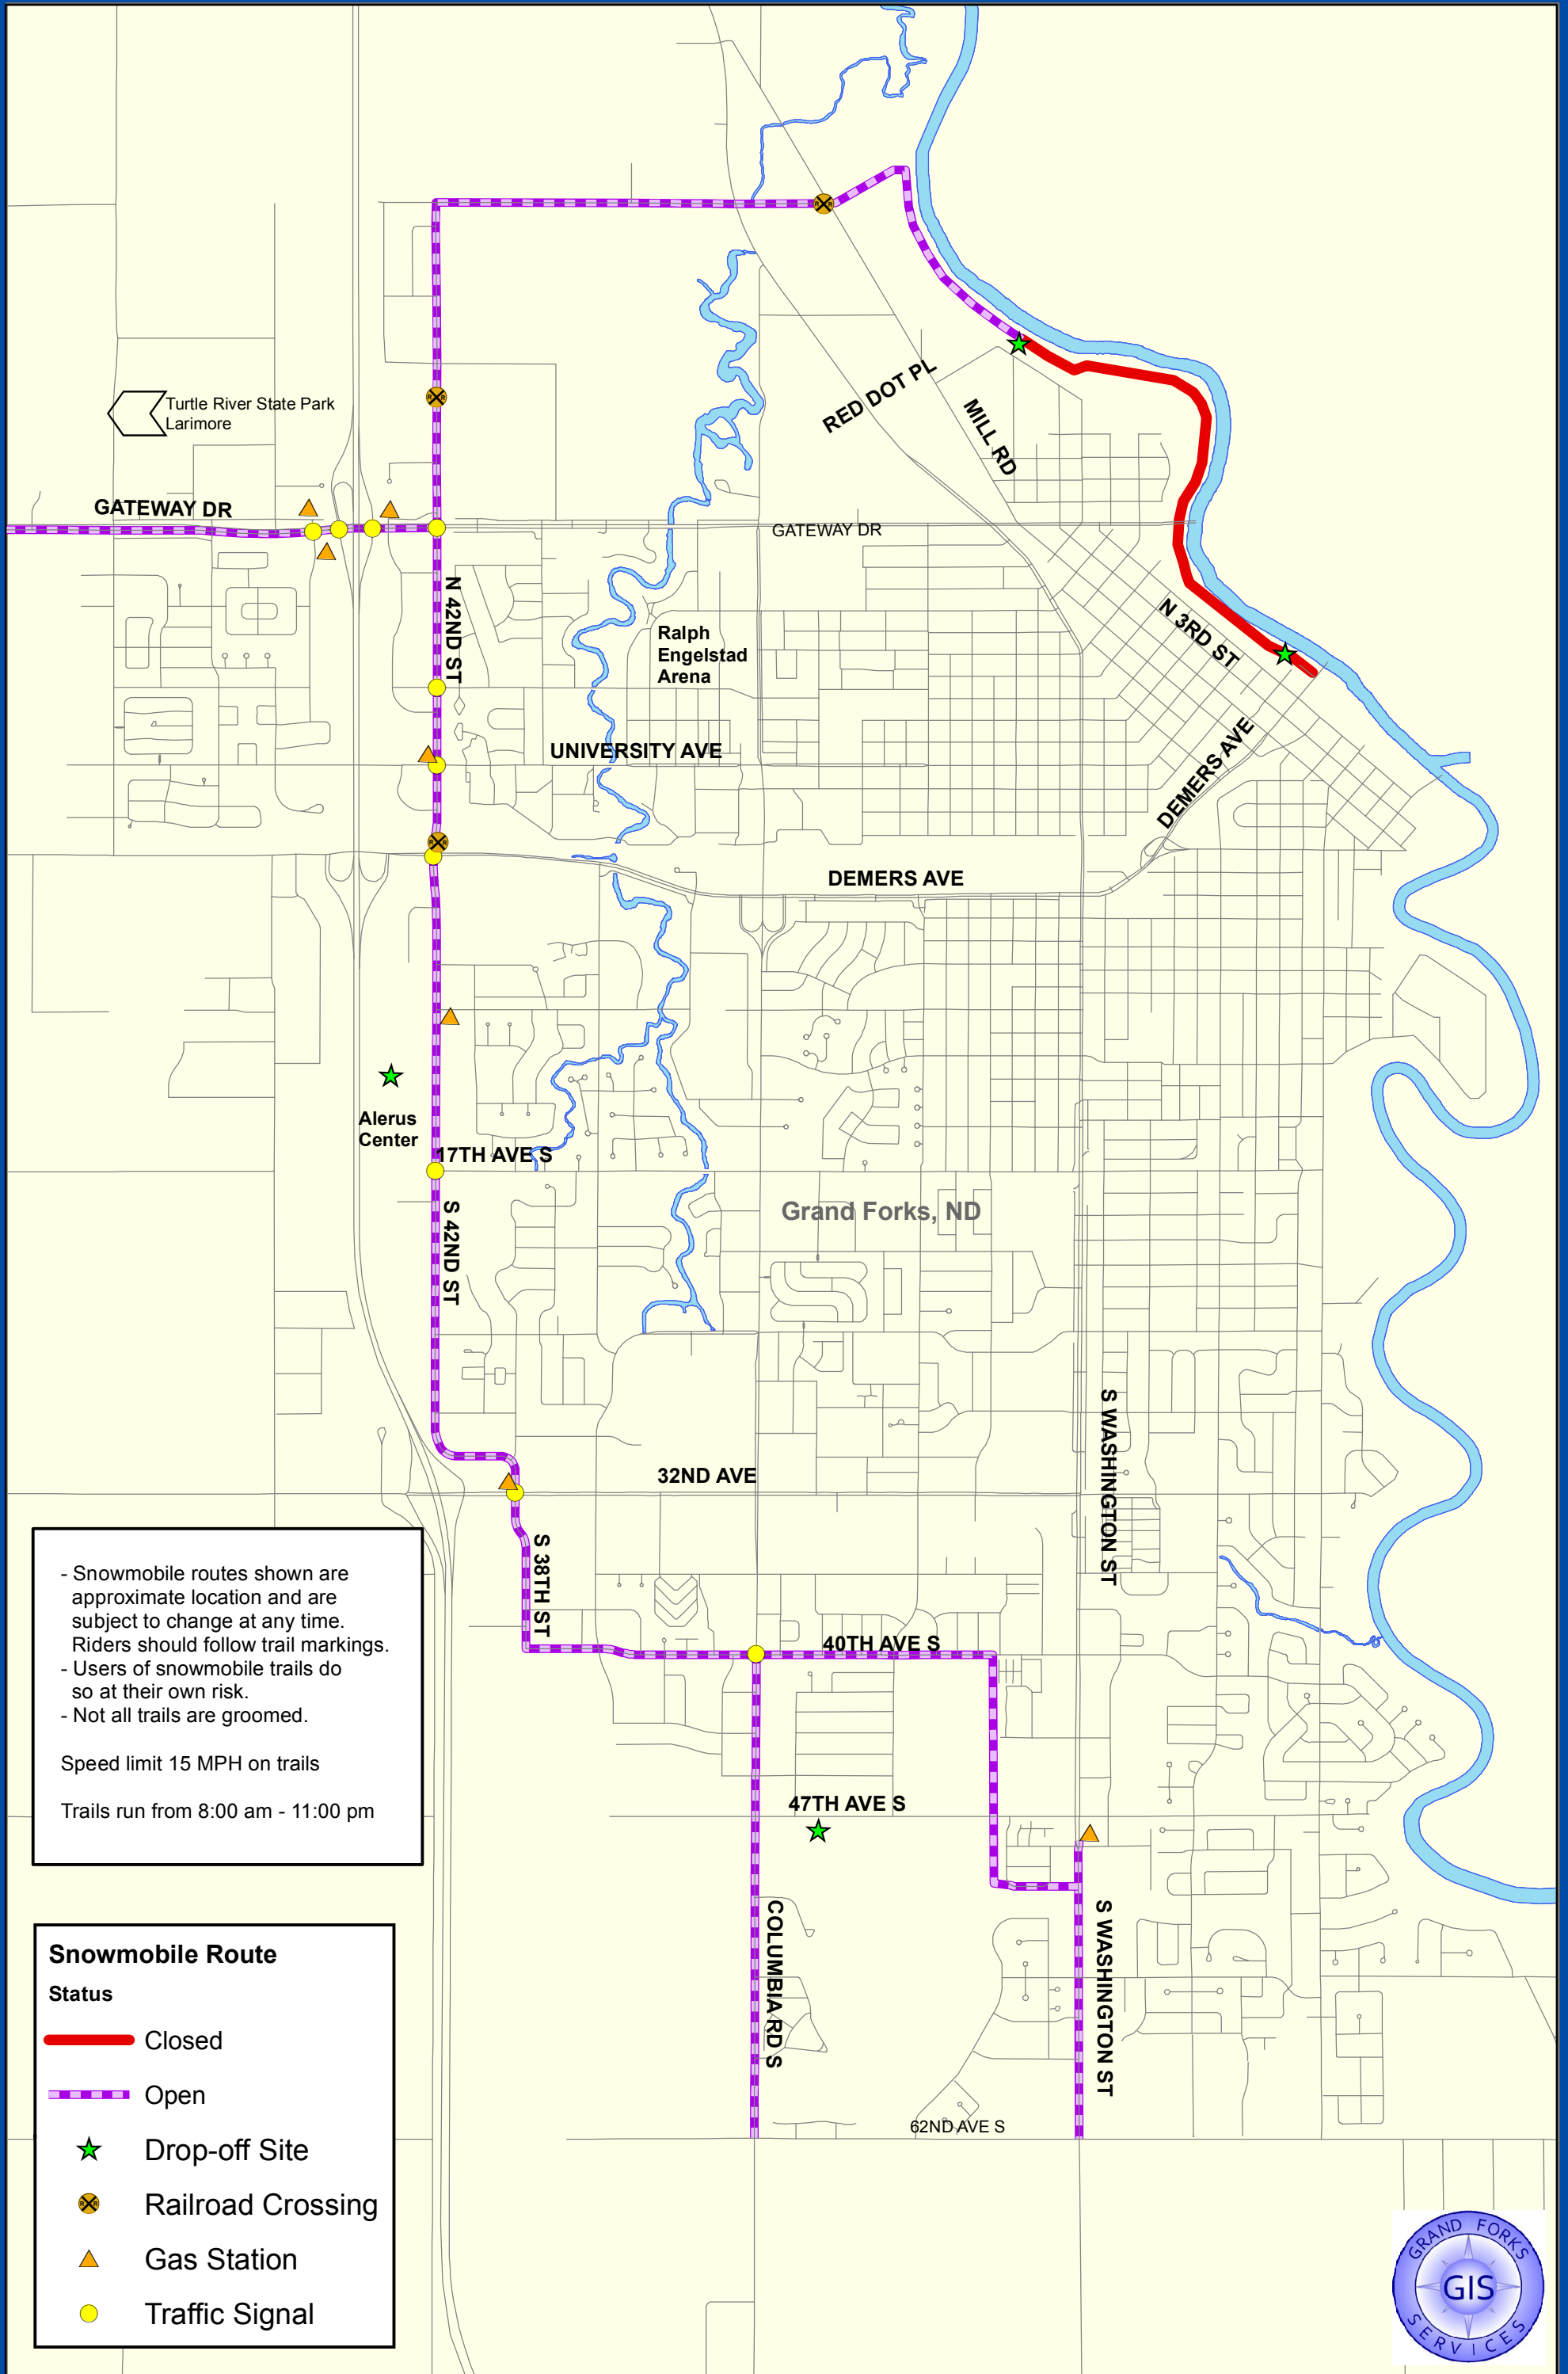

2017-2018 Snowmobile Route

City of Grand Forks, ND
 Approved by Chief of Police Mark Nelson

- Snowmobile routes shown are approximate location and are subject to change at any time. Riders should follow trail markings.
 - Users of snowmobile trails do so at their own risk.
 - Not all trails are groomed.

Speed limit 15 MPH on trails
 Trails run from 8:00 am - 11:00 pm

Snowmobile Route

Status

- Closed
- - - Open
- ★ Drop-off Site
- ⊗ Railroad Crossing
- ▲ Gas Station
- Traffic Signal