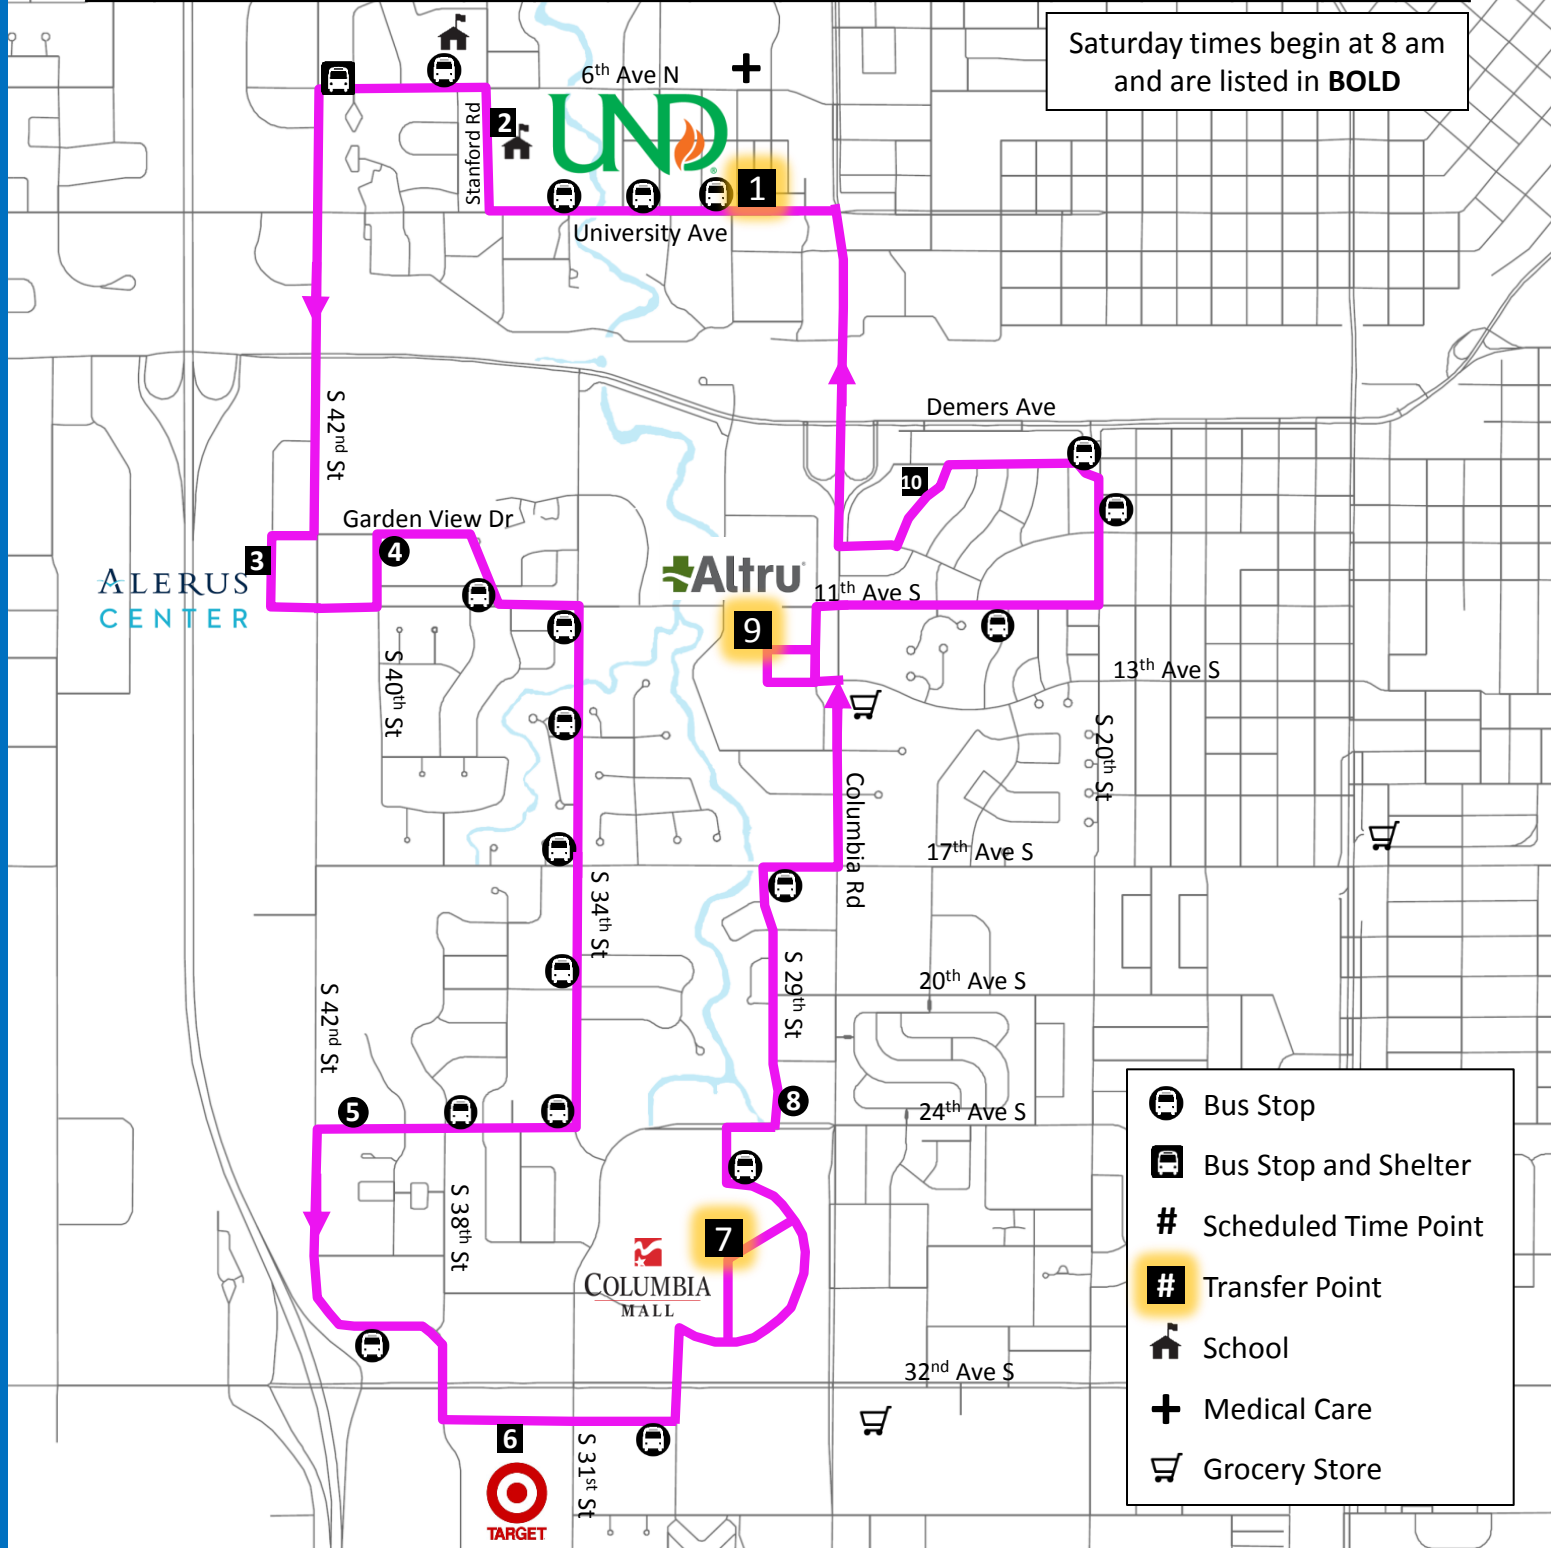

Route 9 Super Target - Altru Columbia Rd - UND Campus													
1	Depart Hamline & University	6:40	7:40	8:40	9:40	10:40	11:40	12:40	1:40	2:40	3:40	4:40	5:40
2	Stanford Center	6:48	7:48	8:48	9:48	10:48	11:48	12:48	1:48	2:48	3:48	4:48	5:48
3	Alerus Center	6:53	7:53	8:53	9:53	10:53	11:53	12:53	1:53	2:53	3:53	4:53	5:53
4	Garden View Drive	6:56	7:56	8:56	9:56	10:56	11:56	12:56	1:56	2:56	3:56	4:56	5:56
5	Linden Place	7:00	8:00	9:00	10:00	11:00	12:00	1:00	2:00	3:00	4:00	5:00	x
6	Super Target	7:05	8:05	9:05	10:05	11:05	12:05	1:05	2:05	3:05	4:05	5:05	x
7	Columbia Mall	7:13	8:13	9:13	10:13	11:13	12:13	1:13	2:13	3:13	4:13	5:13	x
8	24th Ave & S 29th St	7:15	8:15	9:15	10:15	11:15	12:15	1:15	2:15	3:15	4:15	5:15	x
9	Altru Columbia Rd	7:20	8:20	9:20	10:20	11:20	12:20	1:20	2:20	3:20	4:20	5:20	x
10	Amberwood Apartments	7:25	8:25	9:25	10:25	11:25	12:25	1:25	2:25	3:25	4:25	5:25	x
1	Arrive Hamline & University	7:30	8:30	9:30	10:30	11:30	12:30	1:30	2:30	3:30	4:30	5:30	x

Saturday times begin at 8 am and are listed in **BOLD**

- Bus Stop
- Bus Stop and Shelter
- #** Scheduled Time Point
- Transfer Point
- School
- Medical Care
- Grocery Store