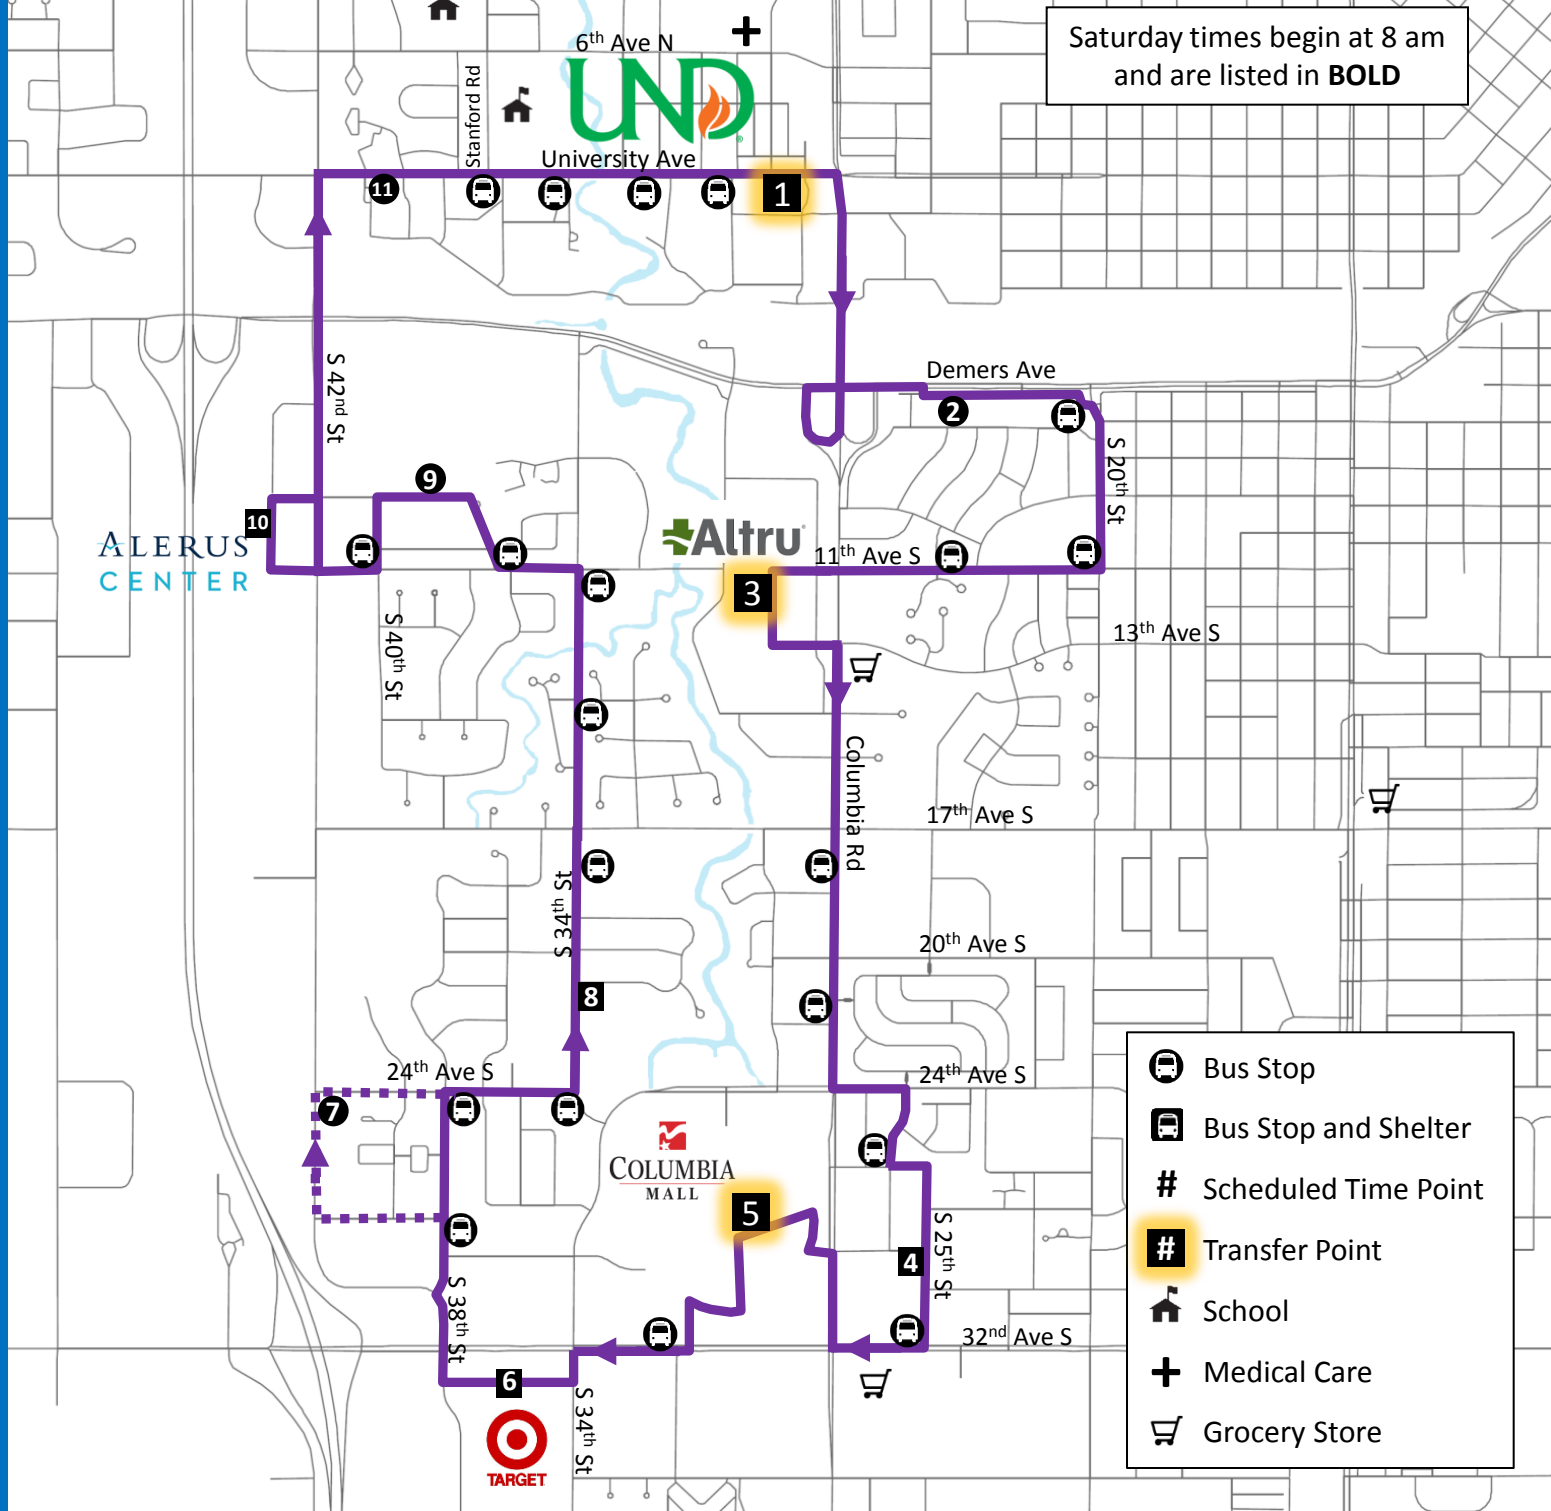

Route 8 Altru Columbia Rd - Super Target - UND Campus														
1	Depart Memorial Union	x	6:45	7:55	8:55	9:55	10:55	11:55	12:55	1:55	2:55	3:55	4:55	
2	Altru Business Center	x	6:49	7:59	8:59	9:59	10:59	11:59	12:59	1:59	2:59	3:59	4:59	
3	Altru Columbia Rd	x	6:55	8:05	9:05	10:05	11:05	12:05	1:05	2:05	3:05	4:05	5:05	
4	Post Office	x	7:09	8:09	9:09	10:09	11:09	12:09	1:09	2:09	3:09	4:09	5:09	
5	Columbia Mall	x	7:13	8:13	9:13	10:13	11:13	12:13	1:13	2:13	3:13	4:13	5:13	
6	Super Target	x	7:17	8:17	9:17	10:17	11:17	12:17	1:17	2:17	3:17	4:17	5:17	
7	Linden Place	x	Call ahead for pick up (701-746-2600) or tell the Bus Operator you wish you get off at this stop											
8	Primrose Ct		6:22	7:22	8:22	9:22	10:22	11:22	12:22	1:22	2:22	3:22	4:22	5:22
9	Garden View Drive		6:30	7:30	8:30	9:30	10:30	11:30	12:30	1:30	2:30	3:30	4:30	5:30
10	Alerus Center		6:35	7:35	8:35	9:35	10:35	11:35	12:35	1:35	2:35	3:35	4:35	5:35
11	Odegard Hall		6:40	7:40	8:40	9:40	10:40	11:40	12:40	1:40	2:40	3:40	4:40	5:40
1	Arrive Memorial Union		6:45	7:45	8:45	9:45	10:45	11:45	12:45	1:45	2:45	3:45	4:45	5:45

Saturday times begin at 8 am and are listed in **BOLD**

- Bus Stop
- Bus Stop and Shelter
- Scheduled Time Point
- Transfer Point
- School
- Medical Care
- Grocery Store