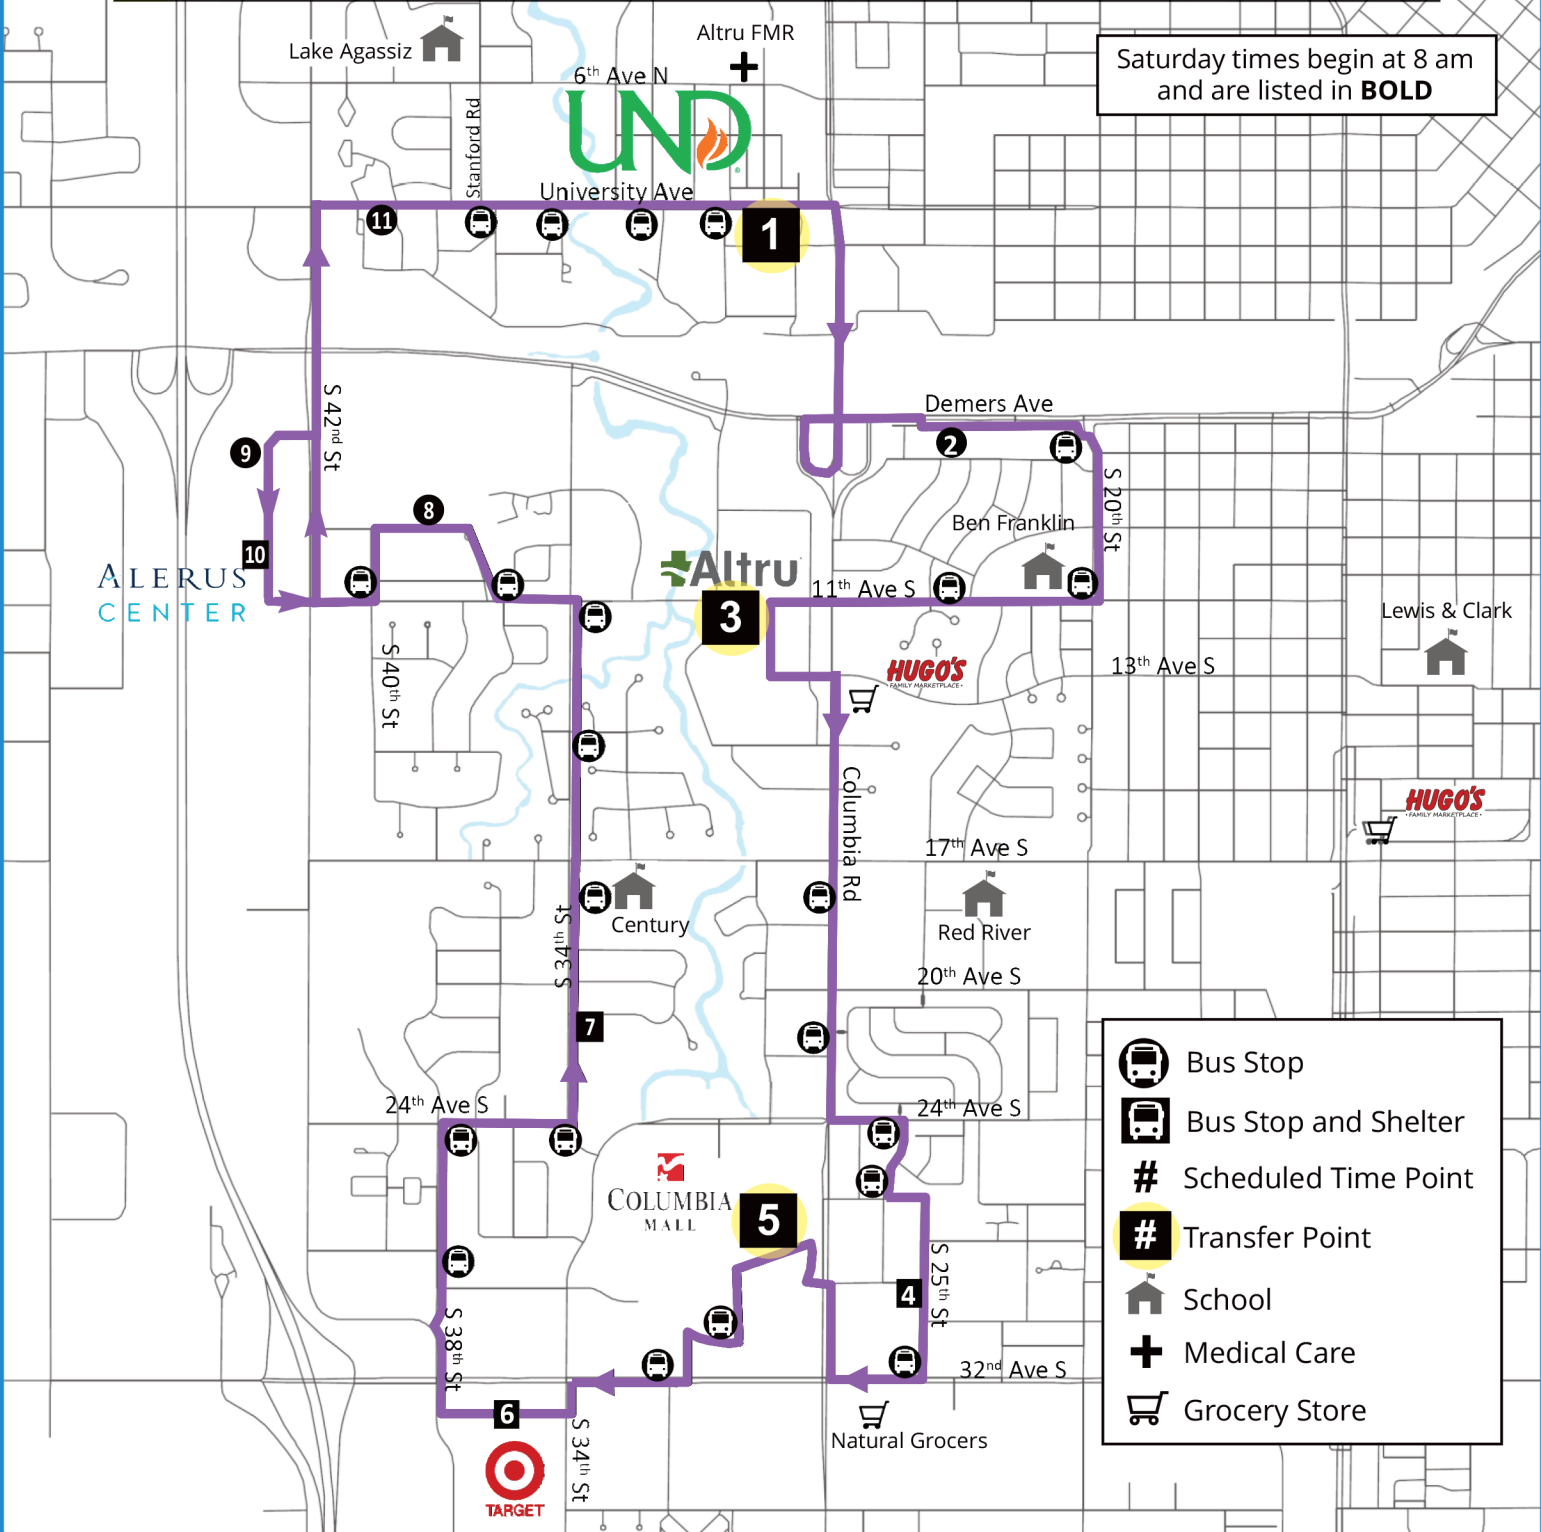

Route 8 Altru Columbia Rd - Super Target - UND Campus														
1	Depart Memorial Union	x	6:45	7:45	8:45	9:45	10:45	11:45	12:45	1:45	2:45	3:45	4:45	
2	Altru Business Center	x	6:49	7:49	8:49	9:49	10:49	11:49	12:49	1:49	2:49	3:49	4:49	
3	Altru Columbia Rd	x	6:55	7:55	8:55	9:55	10:55	11:55	12:55	1:55	2:55	3:55	4:55	
4	Post Office	x	7:00	8:00	9:00	10:00	11:00	12:00	1:00	2:00	3:00	4:00	5:00	
5	Arrive Columbia Mall	x	7:05	8:05	9:05	10:05	11:05	12:05	1:05	2:05	3:05	4:05	5:05	
5	Depart Columbia Mall	x	7:10	8:10	9:10	10:10	11:10	12:10	1:10	2:10	3:10	4:10	5:10	
6	Super Target	x	7:14	8:14	9:14	10:14	11:14	12:14	1:14	2:14	3:14	4:14	5:14	
7	Primrose Ct		6:19	7:19	8:19	9:19	10:19	11:19	12:19	1:19	2:19	3:19	4:19	5:19
8	Garden View Drive		6:24	7:24	8:24	9:24	10:24	11:24	12:24	1:24	2:24	3:24	4:24	5:24
9	The Verge		6:27	7:27	8:27	9:27	10:27	11:27	12:27	1:27	2:27	3:27	4:27	5:27
10	Alerus Center		6:30	7:30	8:30	9:30	10:30	11:30	12:30	1:30	2:30	3:30	4:30	5:30
11	Odegard Hall		6:34	7:34	8:24	9:34	10:34	11:34	12:24	1:34	2:34	3:34	4:34	5:34
1	Arrive Memorial Union		6:39	7:39	8:39	9:39	10:39	11:39	12:39	1:39	2:39	3:39	4:39	5:39

Saturday times begin at 8 am and are listed in **BOLD**

- Bus Stop
- Bus Stop and Shelter
- Scheduled Time Point
- Transfer Point
- School
- Medical Care
- Grocery Store