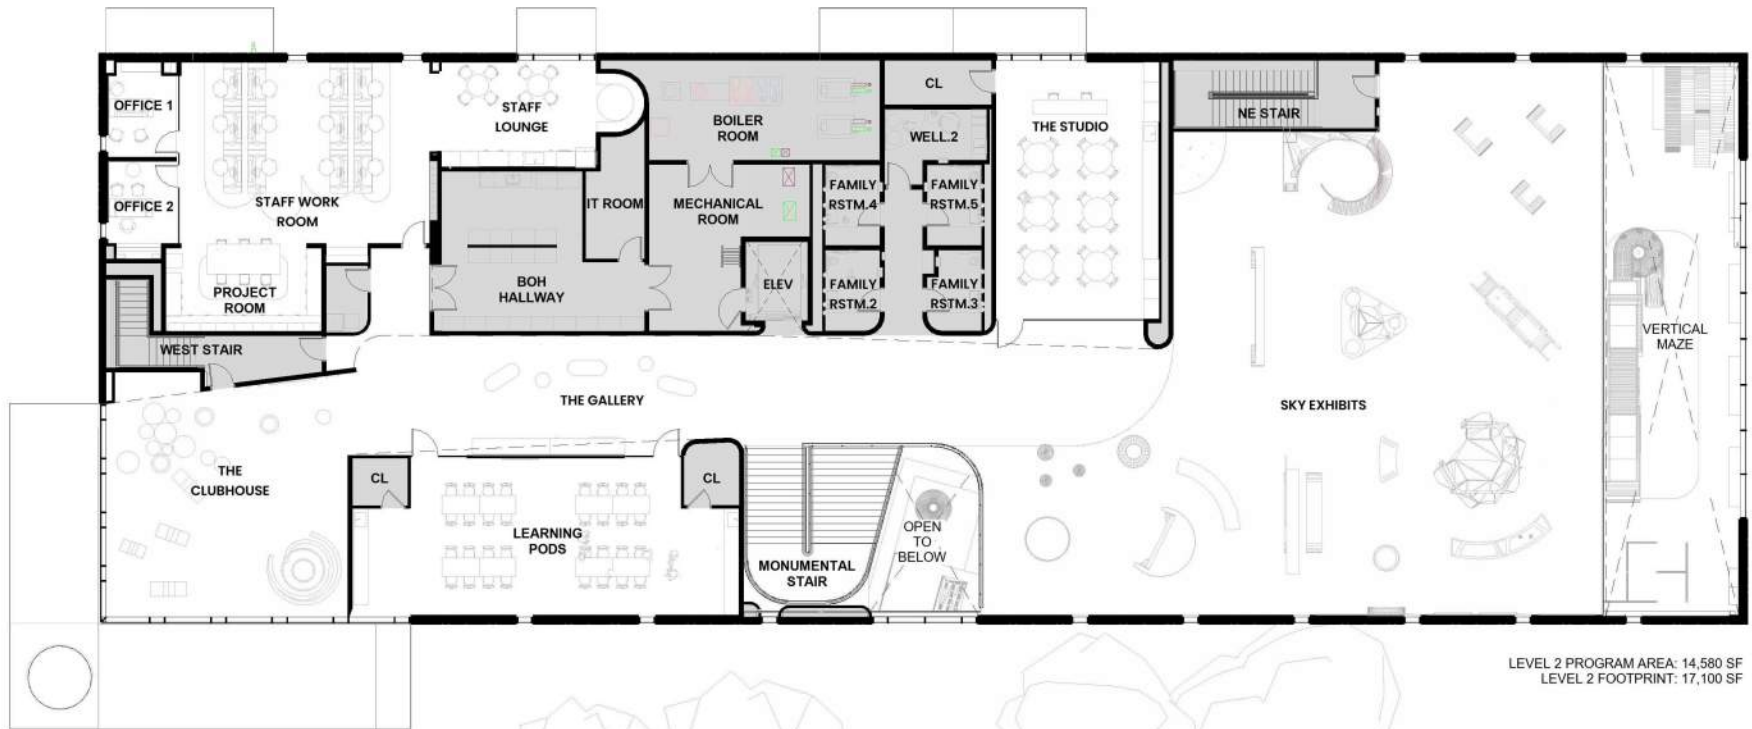

GRAND FORKS CHILDRENS MUSEUM - PERSPECTIVE

GRAND FORKS CHILDRENS MUSEUM - PERSPECTIVE

GRAND FORKS CHILDRENS MUSEUM - PERSPECTIVE

GRAND FORKS CHILDRENS MUSEUM - PERSPECTIVE

GRAND FORKS CHILDRENS MUSEUM - LEVEL ONE

GRAND FORKS CHILDRENS MUSEUM - LEVEL TWO

LEVEL 2 PROGRAM AREA: 14,580 SF
LEVEL 2 FOOTPRINT: 17,100 SF