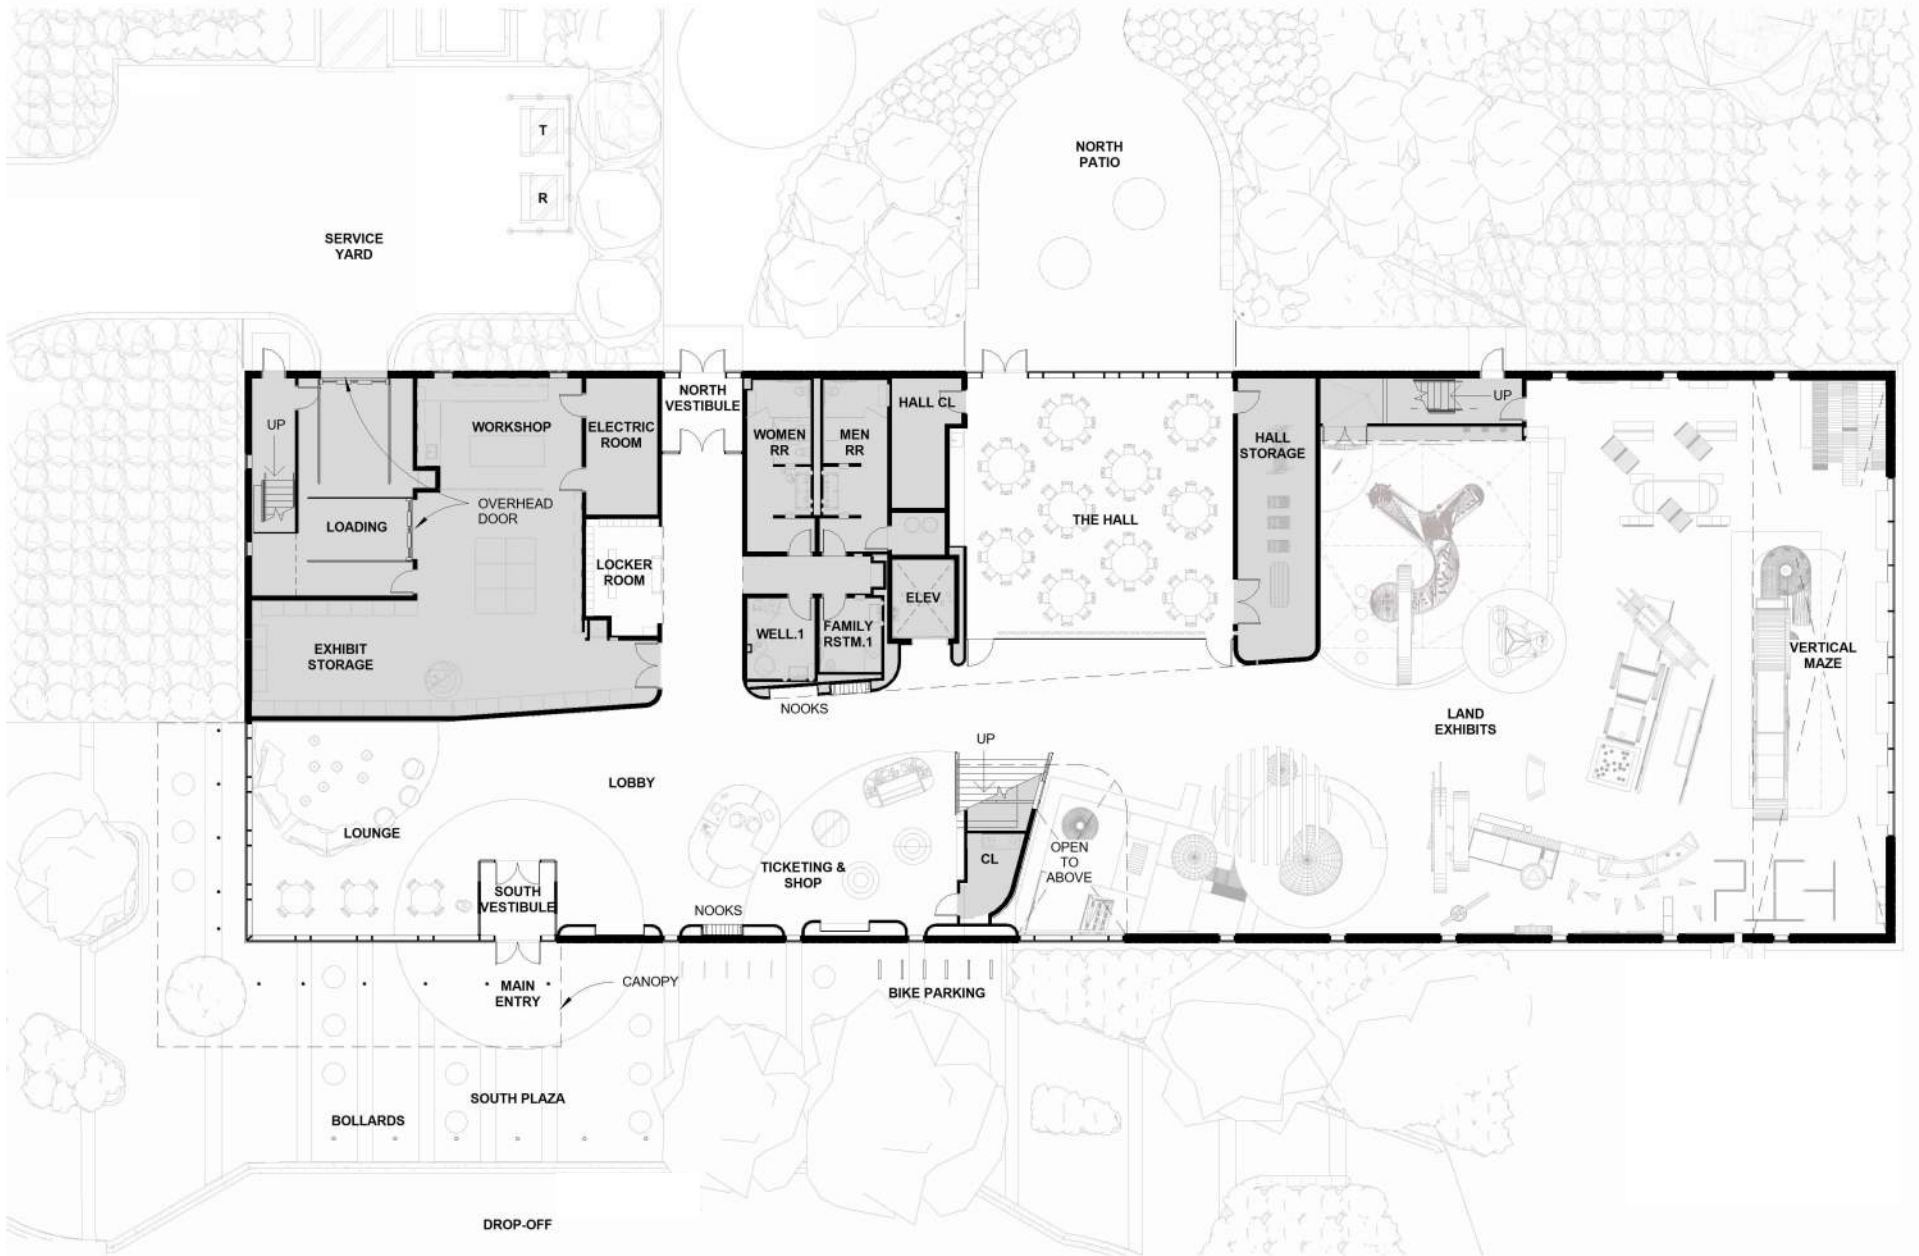

GRAND FORKS CHILDRENS MUSEUM - PERSPECTIVE

GRAND FORKS CHILDRENS MUSEUM - PERSPECTIVE

GRAND FORKS CHILDRENS MUSEUM - PERSPECTIVE

GRAND FORKS CHILDRENS MUSEUM - PERSPECTIVE

GRAND FORKS CHILDRENS MUSEUM - LEVEL ONE

GRAND FORKS CHILDRENS MUSEUM - LEVEL TWO

LEVEL 2 PROGRAM AREA: 14,580 SF
LEVEL 2 FOOTPRINT: 17,100 SF